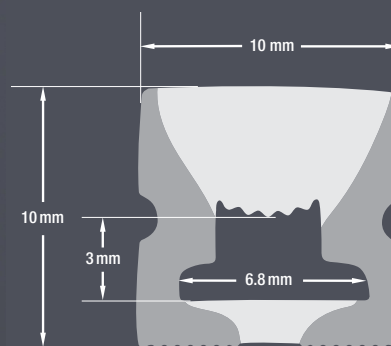

VEROBOARD®

Model: VBD-N1010-SF-W

Material:	Silicone
Colour:	White
Beam Angel:	120°
Channel Length:	5m (16.4ft) Max
Channel Width:	10mm (0.39")
Channel Height:	10mm (0.39")

Job Name: _____

Distributor: _____

Type: _____

VBD-N1010-SF-W (5 meters)

SKU: 666561432676

Model: VBD-N1010-SF-W

VBD-N1010-SF-W is designed to meet your needs with exceptional performance and quality. Please note that while this product is built to excel in various conditions, it is not recommended for extended exposure to strong UV rays or direct sunlight. If you intend to utilize the **VBD-N1010-SF-W** outdoors, we strongly recommend providing ample shade or protective cover to shield it from direct sunlight.

ACCESSORIES (Sold Separately)

End Caps (1 Pair/bag)	Mounting Clips (10 PCs/bag)	Flexible Clips (1 Meter)	Linear Mounting (1 Meter)
<p>Model: VBD-EN1010-W SKU: 666561433260</p>	<p>Model: VBD-CLN1010-MC SKU: 666561432669</p>	<p>Model: VBD-CLN1010-FC SKU: 666561432645</p>	<p>Model: VBD-CLN1010-LI SKU: 666561432652</p>

Ordering Guide Example: VBD-N1010-SF-W-4FT

MODEL

LENGTH (FT)

VBD-N1010-SF-W

XXXX

Maximum Length 5 Meters (16.4ft)

AVAILABLE LED STRIP LIGHTS (Sold Separately)

VOLTAGE	WATTAGE	BRIGHTNESS
24V DC	12W/m (3.5W/ft)	1475Lm/m (450Lm/ft)