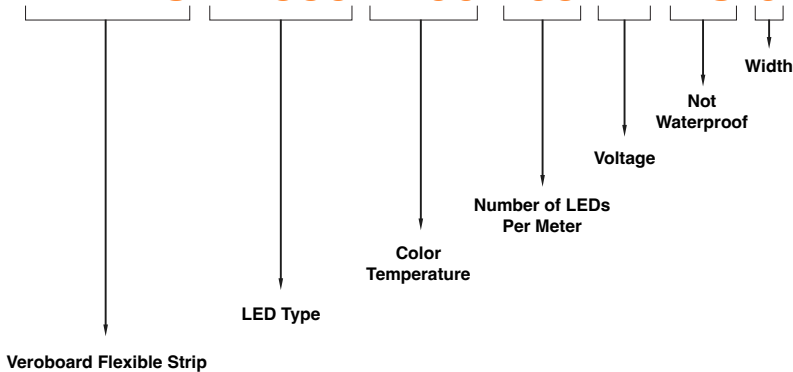

AVAILABLE LED STRIP LIGHTS (Sold Separately)

VOLTAGE	WATTAGE	BRIGHTNESS
24V DC	12W/m (3.5W/ft)	1475Lm/m (450Lm/ft)

MODEL	COLOUR TEMPERATURE	SKU
VBDFS-E2835-2700-168-24-NS-6	SOFT WHITE	666561433093
VBDFS-E2835-3000-168-24-NS-6	WARM WHITE	666561433109
VBDFS-E2835-3500-168-24-NS-6	MID-WARM WHITE	666561433116
VBDFS-E2835-4000-168-24-NS-6	NATURAL WHITE	666561433123
VBDFS-E2835-5000-168-24-NS-6	DAYLIGHT	666561433130
VBDFS-E2835-RED-168-24-NS-6	RED	666561433277
VBDFS-E2835-GREEN-168-24-NS-6	GREEN	666561433284
VBDFS-E2835-BLUE-168-24-NS-6	BLUE	666561433291
VBDFS-E2835-YELLOW-168-24-NS-6	YELLOW	666561433307

VEROBOARD'S LED Strip Light Models Breakdown

VBDFS-E2835-2700-168-24-NS-6

Notes:

Disclaimer:

The data and information contained in this specification sheet are subject to change without notice; the ratings supplied are provided based on the product manufacturer. The information contained in this specification sheet should not be considered a warranty, expressed or implied, including, but not limited to, a warranty of merchantability or fitness for a particular purpose. In no event shall Veroboard be liable for any incidental or consequential damages resulting from the use, misuse, or inability to use the product. This exclusion applies regardless of whether such damages are sought based on breach of warranty, breach of contract, negligence, strict liability in tort, or any other legal theory.

For more information about our products and services, please visit our website: www.veroboard.com