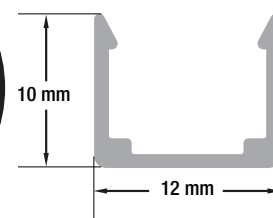

VEROBOARD®

Model: VBD-N1010-SF-W

Material:	Silicone
Colour:	White
Beam Angel:	120°
Channel Length:	5m (16.4ft) Max
Channel Width:	10mm (0.39")
Channel Height:	10mm (0.39")

Job Name: _____

Distributor: _____

Ordering Guide Example: VBD-N1010-SF-W-4FT

MODEL

LENGTH (FT)

VBD-N1010-SF-W

XXXX

Maximum Length 5 Meters (16.4ft)

AVAILABLE LED STRIP LIGHTS (Sold Separately)

VOLTAGE	WATTAGE	BRIGHTNESS
24V DC	12W/m (3.5W/ft)	1475Lm/m (450Lm/ft)