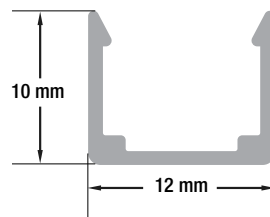

VEROBOARD®

Model: VBD-N1010-SF-W

Material:	Silicone
Colour:	White
Beam Angel:	120°
Channel Length:	5m (16.4ft) Max
Channel Width:	10mm (0.39")
Channel Height:	10mm (0.39")

Job Name: _____

Distributor: _____

Ordering Guide Example: VBD-N1010-SF-W-4FT

MODEL	LENGTH (FT)	
VBD-N1010-SF-W	XXXX	Maximum Length 5 Meters (16.4ft)

AVAILABLE LED STRIP LIGHTS (Sold Separately)

VOLTAGE	WATTAGE	BRIGHTNESS
24V DC	12W/m (3.5W/ft)	1475Lm/m (450Lm/ft)