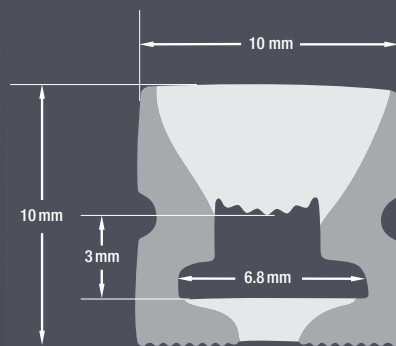

VEROBOARD®

Model: VBD-N1010-SF-W

Material:	Silicone
Colour:	White
Beam Angel:	120°
Channel Length:	5m (16.4ft) Max
Channel Width:	10mm (0.39")
Channel Height:	10mm (0.39")

Job Name: _____

Distributor: _____

Type: _____

VBD-N1010-SF-W is designed to meet your needs with exceptional performance and quality. Please note that while this product is built to excel in various conditions, it is not recommended for extended exposure to strong UV rays or direct sunlight. If you intend to utilize the **VBD-N1010-SF-W** outdoors, we strongly recommend providing ample shade or protective cover to shield it from direct sunlight.

ACCESSORIES (Sold Separately)

End Caps (1 Pair/bag)	Mounting Clips (10 PCs/bag)	Flexible Clips (1 Meter)	Linear Mounting (1 Meter)
Model: VBD-EN1010-W SKU: 666561433260	Model: VBD-CLN1010-MC SKU: 666561432669	Model: VBD-CLN1010-FC SKU: 666561432645	Model: VBD-CLN1010-LI SKU: 666561432652

Ordering Guide Example: VBD-N1010-SF-W-4FT

MODEL	LENGTH (FT)	
VBD-N1010-SF-W	XXXX	Maximum Length 5 Meters (16.4ft)