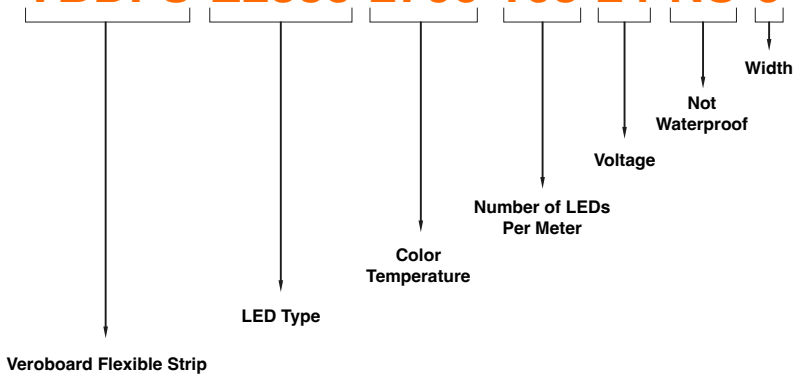

AVAILABLE LED STRIP LIGHTS (Sold Separately)

VOLTAGE	WATTAGE	BRIGHTNESS
24V DC	12W/m (3.5W/ft)	1475Lm/m (450Lm/ft)

MODEL	COLOUR TEMPERATURE	SKU
VBDFS-E2835-2700-168-24-NS-6	SOFT WHITE	666561433093
VBDFS-E2835-3000-168-24-NS-6	WARM WHITE	666561433109
VBDFS-E2835-3500-168-24-NS-6	MID-WARM WHITE	666561433116
VBDFS-E2835-4000-168-24-NS-6	NATURAL WHITE	666561433123
VBDFS-E2835-5000-168-24-NS-6	DAYLIGHT	666561433130
VBDFS-E2835-RED-168-24-NS-6	RED	666561433277
VBDFS-E2835-GREEN-168-24-NS-6	GREEN	666561433284
VBDFS-E2835-BLUE-168-24-NS-6	BLUE	666561433291
VBDFS-E2835-YELLOW-168-24-NS-6	YELLOW	666561433307

VEROBOARD'S LED Strip Light Models Breakdown

VBDFS-E2835-2700-168-24-NS-6

Notes:

Disclaimer:

The data and information contained in this specification sheet are subject to change without notice; the ratings supplied are provided based on the product manufacturer. The information contained in this specification sheet should not be considered a warranty, expressed or implied, including, but not limited to, a warranty of merchantability or fitness for a particular purpose. In no event shall Veroboard be liable for any incidental or consequential damages resulting from the use, misuse, or inability to use the product. This exclusion applies regardless of whether such damages are sought based on breach of warranty, breach of contract, negligence, strict liability in tort, or any other legal theory.

For more information about our products and services, please visit our website: www.veroboard.com