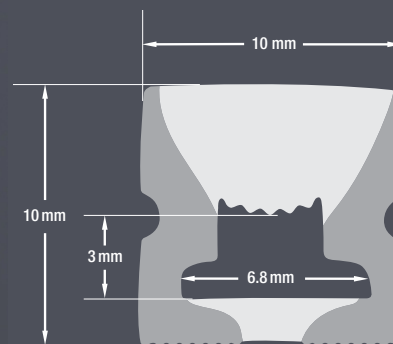

# VEROBOARD®

**Model: VBD-N1010-SF-W**

<b>Material:</b>	Silicone
<b>Colour:</b>	White
<b>Beam Angel:</b>	120°
<b>Channel Length:</b>	10m (32.8ft) Max
<b>Channel Width:</b>	10mm (0.39")
<b>Channel Height:</b>	10mm (0.39")

**Job Name:** \_\_\_\_\_

**Distributor:** \_\_\_\_\_

**Type:** \_\_\_\_\_

**VBD-N1010-SF-W (5 meters)** **SKU: 666561432676**

Model: VBD-N1010-SF-W

**VBD-N1010-SF-W** is designed to meet your needs with exceptional performance and quality. Please note that while this product is built to excel in various conditions, it is not recommended for extended exposure to strong UV rays or direct sunlight. If you intend to utilize the **VBD-N1010-SF-W** outdoors, we strongly recommend providing ample shade or protective cover to shield it from direct sunlight.

## ACCESSORIES (Sold Separately)

End Caps (1 Pair/bag)	Mounting Clips (10 PCs/bag)	Flexible Clips (1 Meter)	Linear Mounting (1 Meter)
<p>Model: VBD-EN1010-W SKU: 666561433260</p>	<p>Model: VBD-CLN1010-MC SKU: 666561432669</p>	<p>Model: VBD-CLN1010-FC SKU: 666561432645</p>	<p>Model: VBD-CLN1010-LI SKU: 666561432652</p>

## Ordering Guide Example: VBD-N1010-SF-W-4FT

MODEL

LENGTH (FT)

VBD-N1010-SF-W

XXXX

Maximum Length 10 Meters (32.8ft)