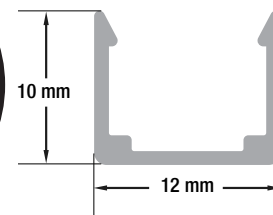

# VEROBOARD®

**Model: VBD-N1010-SF-W**

<b>Material:</b>	Silicone
<b>Colour:</b>	White
<b>Beam Angel:</b>	120°
<b>Channel Length:</b>	10m (32.8ft) Max
<b>Channel Width:</b>	10mm (0.39")
<b>Channel Height:</b>	10mm (0.39")

## Ordering Guide Example: VBD-N1010-SF-W-4FT

MODEL

LENGTH (FT)

VBD-N1010-SF-W

XXXX

Maximum Length 10 Meters (32.8ft)