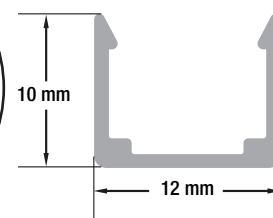

Ordering Guide Example: VBD-N1010-SF-B-4FT

MODEL

LENGTH (FT)

VBD-N1010-SF-B

XXXX

Maximum Length 5 Meters (16.4ft)

AVAILABLE LED STRIP LIGHTS (Sold Separately)

| VOLTAGE | WATTAGE | BRIGHTNESS |
|---------|-----------------|---------------------|
| 24V DC | 12W/m (3.5W/ft) | 1475Lm/m (450Lm/ft) |