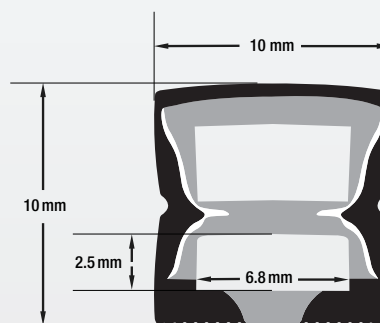

VEROBOARD®

Model: VBD-N1010-SF-B

| | |
|------------------------|-----------------|
| Material: | Silicone |
| Colour: | Black |
| Beam Angel: | 120° |
| Channel Length: | 5m (16.4ft) Max |
| Channel Width: | 10mm (0.39") |
| Channel Height: | 10mm (0.39") |

Job Name: _____

Distributor: _____

Type: _____

VBD-N1010-SF-B (5 meters)

SKU: 666561432621

Model: VBD-N1010-SF-B

VBD-N1010-SF-B is designed to meet your needs with exceptional performance and quality. Please note that while this product is built to excel in various conditions, it is not recommended for extended exposure to strong UV rays or direct sunlight. If you intend to utilize the **VBD-N1010-SF-B** outdoors, we strongly recommend providing ample shade or protective cover to shield it from direct sunlight.

Ordering Guide Example: VBD-N1010-SF-B-4FT

MODEL

LENGTH (FT)

VBD-N1010-SF-B

XXXX

Maximum Length 5 Meters (16.4ft)

AVAILABLE LED STRIP LIGHTS (Sold Separately)

| VOLTAGE | WATTAGE | BRIGHTNESS |
|---------|-----------------|---------------------|
| 24V DC | 12W/m (3.5W/ft) | 1475Lm/m (450Lm/ft) |