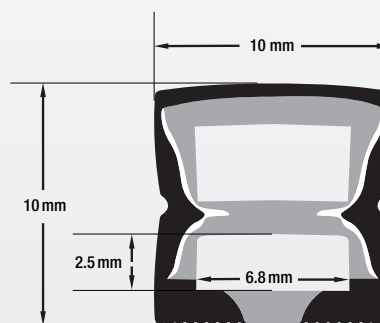

# VEROBOARD®

**Model: VBD-N1010-SF-B**

<b>Material:</b>	Silicone
<b>Colour:</b>	Black
<b>Beam Angel:</b>	120°
<b>Channel Length:</b>	10m (32.8ft) Max
<b>Channel Width:</b>	10mm (0.39")
<b>Channel Height:</b>	10mm (0.39")

**Job Name:** \_\_\_\_\_

**Distributor:** \_\_\_\_\_

**Type:** \_\_\_\_\_

**VBD-N1010-SF-B (5 meters)**

**SKU: 666561432621**

**Model: VBD-N1010-SF-B**

**VBD-N1010-SF-B** is designed to meet your needs with exceptional performance and quality. Please note that while this product is built to excel in various conditions, it is not recommended for extended exposure to strong UV rays or direct sunlight. If you intend to utilize the **VBD-N1010-SF-B** outdoors, we strongly recommend providing ample shade or protective cover to shield it from direct sunlight.

## Ordering Guide Example: VBD-N1010-SF-B-4FT

**MODEL**

**LENGTH (FT)**

VBD-N1010-SF-B

XXXX

Maximum Length **10 Meters (32.8ft)**