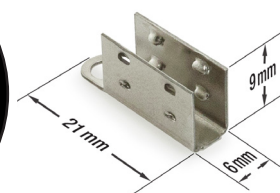

VEROBOARD®

Model: VBD-N0410-SD-W

Material:	Silicone
Colour:	White
Beam Angel:	120°
Channel Length:	5m (16.4ft) Max
Channel Width:	4mm (0.15")
Channel Height:	10mm (0.39")

Job Name: _____

Distributor: _____

ACCESSORIES (Sold Separately)

End Caps (1 Pair/bag)	Mounting Clips (10 PCs/bag)	Flexible Clips (1 Meter)	Linear Mounting (1 Meter)
<p>Model: VBD-EN0410-W SKU: 666561432607</p>	<p>Model: VBD-CLN0410-MC SKU: 666561432591</p>	<p>Model: VBD-CLN0410-FC SKU: 666561432577</p>	<p>Model: VBD-CLN0410-LI SKU: 666561432584</p>
<p>L Type (Side)</p> <p>Model: VBD-EN0410-W SKU: 666561432775</p>			

Ordering Guide Example: VBD-N0410-SD-W-4FT

MODEL

LENGTH (FT)

VBD-N0410-SD-W

-

XXXX

Maximum Length 5 Meters (16.4ft)

AVAILABLE LED STRIP LIGHTS (Sold Separately)