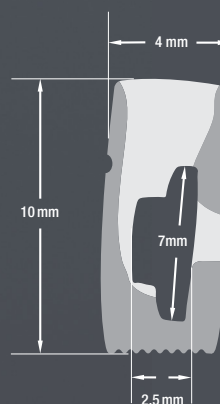

VEROBOARD®

Model: VBD-N0410-SD-W

Material:	Silicone
Colour:	White
Beam Angel:	120°
Channel Length:	5m (16.4ft) Max
Channel Width:	4mm (0.15")
Channel Height:	10mm (0.39")

Job Name: _____

Distributor: _____

Type: _____

VBD-N0410-SD-W (5 meters)

SKU: 666561432614

Model: VBD-N0410-SD-W

VBD-N0410-SD-W is designed to meet your needs with exceptional performance and quality. Please note that while this product is built to excel in various conditions, it is not recommended for extended exposure to strong UV rays or direct sunlight. If you intend to utilize the **VBD-N0410-SD-W** outdoors, we strongly recommend providing ample shade or protective cover to shield it from direct sunlight.

ACCESSORIES (Sold Separately)

End Caps (1 Pair/bag)	Mounting Clips (10 PCs/bag)	Flexible Clips (1 Meter)	Linear Mounting (1 Meter)
<p>Model: VBD-EN0410-W SKU: 666561432607</p>	<p>Model: VBD-CLN0410-MC SKU: 666561432591</p>	<p>Model: VBD-CLN0410-FC SKU: 666561432577</p>	<p>Model: VBD-CLN0410-LI SKU: 666561432584</p>
<p>L Type (Side)</p> <p>Model: VBD-EN0410-W SKU: 666561432775</p>			

Ordering Guide Example: VBD-N0410-SD-W-4FT

MODEL

LENGTH (FT)

VBD-N0410-SD-W

-

XXXX

Maximum Length 5 Meters (16.4ft)

AVAILABLE LED STRIP LIGHTS (Sold Separately)