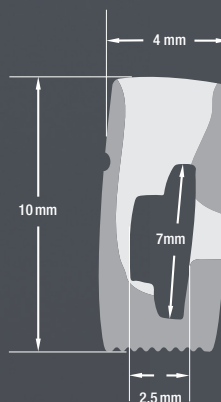

VEROBOARD®

Model: VBD-N0410-SD-W

Material:	Silicone
Colour:	White
Beam Angel:	120°
Channel Length:	5m (16.4ft) Max
Channel Width:	4mm (0.15")
Channel Height:	10mm (0.39")

Job Name: _____

Distributor: _____

Type: _____

SKU: 666561432614

VBD-N0410-SD-W is designed to meet your needs with exceptional performance and quality. Please note that while this product is built to excel in various conditions, it is not recommended for extended exposure to strong UV rays or direct sunlight. If you intend to utilize the **VBD-N0410-SD-W** outdoors, we strongly recommend providing ample shade or protective cover to shield it from direct sunlight.

ACCESSORIES (Sold Separately)

End Caps (1 Pair/bag)	Mounting Clips (10 PCs/bag)	Flexible Clips (1 Meter)	Linear Mounting (1 Meter)
Model: VBD-EN0410-W SKU: 666561432607	Model: VBD-CLN0410-MC SKU: 666561432591	Width 5mm Height 10mm 100cm Model: VBD-CLN0410-FC SKU: 666561432577	Model: VBD-CLN0410-LI SKU: 666561432584
L Type (Side) Model: VBD-EN0410-W SKU: 666561432775			

Ordering Guide Example: VBD-N0410-SD-W-4FT

MODEL

LENGTH (FT)

VBD-N0410-SD-W

-

XXXX

Maximum Length 5 Meters (16.4ft)