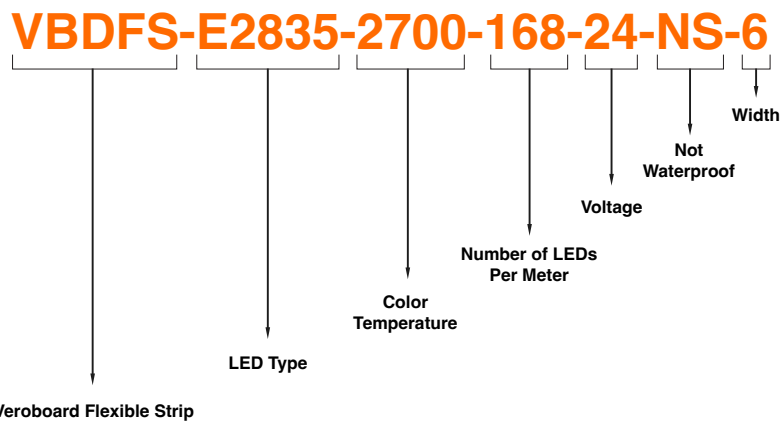

AVAILABLE LED STRIP LIGHTS (Sold Separately)

VOLTAGE	WATTAGE	BRIGHTNESS
24V DC	12W/m (3.5W/ft)	1475Lm/m (450Lm/ft)

MODEL	COLOUR TEMPERATURE	SKU
VBDFS-E2835-2700-168-24-NS-6	SOFT WHITE	666561433093
VBDFS-E2835-3000-168-24-NS-6	WARM WHITE	666561433109
VBDFS-E2835-3500-168-24-NS-6	MID-WARM WHITE	666561433116
VBDFS-E2835-4000-168-24-NS-6	NATURAL WHITE	666561433123
VBDFS-E2835-5000-168-24-NS-6	DAYLIGHT	666561433130
VBDFS-E2835-RED-168-24-NS-6	RED	666561433277
VBDFS-E2835-GREEN-168-24-NS-6	GREEN	666561433284
VBDFS-E2835-BLUE-168-24-NS-6	BLUE	666561433291
VBDFS-E2835-YELLOW-168-24-NS-6	YELLOW	666561433307

VEROBOARD'S LED Strip Light Models Breakdown

Notes:

Disclaimer:

The data and information contained in this specification sheet are subject to change without notice; the ratings supplied are provided based on the product manufacturer. The information contained in this specification sheet should not be considered a warranty, expressed or implied, including, but not limited to, a warranty of merchantability or fitness for a particular purpose. In no event shall Veroboard be liable for any incidental or consequential damages resulting from the use, misuse, or inability to use the product. This exclusion applies regardless of whether such damages are sought based on breach of warranty, breach of contract, negligence, strict liability in tort, or any other legal theory.

For more information about our products and services, please visit our website: www.veroboard.com