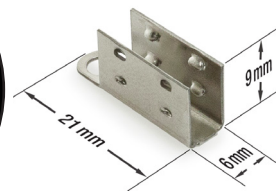

VEROBOARD®

Model: VBD-N0410-SD-W

Material:	Silicone
Colour:	White
Beam Angel:	120°
Channel Length:	5m (16.4ft) Max
Channel Width:	4mm (0.15")
Channel Height:	10mm (0.39")

Job Name: _____

Distributor: _____

ACCESSORIES (Sold Separately)

End Caps (1 Pair/bag)	Mounting Clips (10 PCs/bag)	Flexible Clips (1 Meter)	Linear Mounting (1 Meter)
 <p>Model: VBD-EN0410-W SKU: 666561432607</p>	 <p>Model: VBD-CLN0410-MC SKU: 666561432591</p>	 <p>Width 5mm Height 10mm 100cm</p> <p>Model: VBD-CLN0410-FC SKU: 666561432577</p>	 <p>Model: VBD-CLN0410-LI SKU: 666561432584</p>
<p>L Type (Side)</p>  <p>Model: VBD-EN0410-W SKU: 666561432775</p>			

Ordering Guide Example: VBD-N0410-SD-W-4FT

MODEL

LENGTH (FT)

VBD-N0410-SD-W

-

XXXX

Maximum Length 5 Meters (16.4ft)

AVAILABLE LED STRIP LIGHTS (Sold Separately)