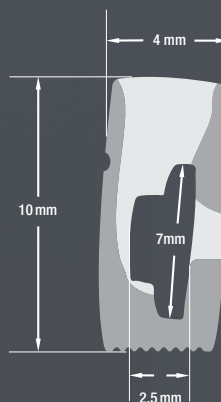

VEROBOARD®

Model: VBD-N0410-SD-W

Material:	Silicone
Colour:	White
Beam Angel:	120°
Channel Length:	10m (32.8ft) Max
Channel Width:	4mm (0.15")
Channel Height:	10mm (0.39")

Job Name: _____

Distributor: _____

Type: _____

VBD-N0410-SD-W (5 meters)

SKU: 666561432614

Model: VBD-N0410-SD-W

VBD-N0410-SD-W is designed to meet your needs with exceptional performance and quality. Please note that while this product is built to excel in various conditions, it is not recommended for extended exposure to strong UV rays or direct sunlight. If you intend to utilize the **VBD-N0410-SD-W** outdoors, we strongly recommend providing ample shade or protective cover to shield it from direct sunlight.

ACCESSORIES (Sold Separately)

End Caps (1 Pair/bag)	Mounting Clips (10 PCs/bag)	Flexible Clips (1 Meter)	Linear Mounting (1 Meter)
<p>Model: VBD-EN0410-W SKU: 666561432607</p>	<p>Model: VBD-CLN0410-MC SKU: 666561432591</p>	<p>Model: VBD-CLN0410-FC SKU: 666561432577</p>	<p>Model: VBD-CLN0410-LI SKU: 666561432584</p>
<p>L Type (Side)</p> <p>Model: VBD-EN0410-W SKU: 666561432775</p>			

Ordering Guide Example: VBD-N0410-SD-W-4FT

MODEL

LENGTH (FT)

VBD-N0410-SD-W

-

XXXX

Maximum Length **10 Meters (32.8ft)**

AVAILABLE LED STRIP LIGHTS (Sold Separately)