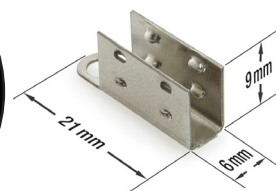

VEROBOARD®

Model: VBD-N0410-SD-W

Material:	Silicone
Colour:	White
Beam Angel:	120°
Channel Length:	10m (32.8ft) Max
Channel Width:	4mm (0.15")
Channel Height:	10mm (0.39")

Job Name: _____

Distributor: _____

ACCESSORIES (Sold Separately)

End Caps (1 Pair/bag)	Mounting Clips (10 PCs/bag)	Flexible Clips (1 Meter)	Linear Mounting (1 Meter)
<p>Model: VBD-EN0410-W SKU: 666561432607</p>	<p>Model: VBD-CLN0410-MC SKU: 666561432591</p>	<p>Model: VBD-CLN0410-FC SKU: 666561432577</p>	<p>Model: VBD-CLN0410-LI SKU: 666561432584</p>
<p>L Type (Side)</p> <p>Model: VBD-EN0410-W SKU: 666561432775</p>			

Ordering Guide Example: VBD-N0410-SD-W-4FT

MODEL

LENGTH (FT)

VBD-N0410-SD-W

-

XXXX

Maximum Length **10 Meters (32.8ft)**

AVAILABLE LED STRIP LIGHTS (Sold Separately)