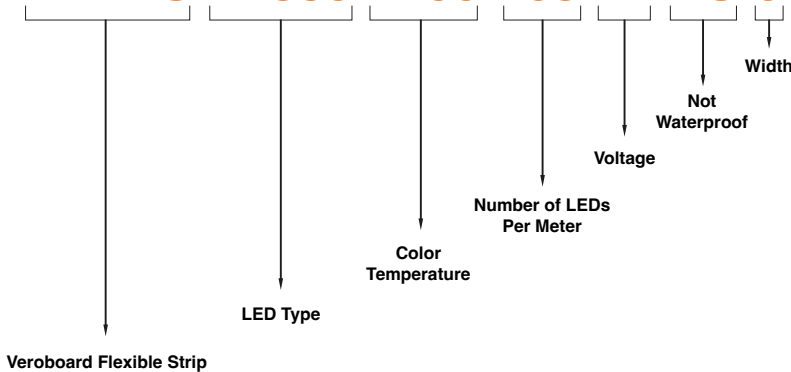

AVAILABLE LED STRIP LIGHTS (Sold Separately)

VOLTAGE	WATTAGE	BRIGHTNESS
24V DC	12W/m (3.5W/ft)	1475Lm/m (450Lm/ft)

MODEL	COLOUR TEMPERATURE	SKU
VBDFS-E2835-2700-168-24-NS-6	SOFT WHITE	666561433093
VBDFS-E2835-3000-168-24-NS-6	WARM WHITE	666561433109
VBDFS-E2835-3500-168-24-NS-6	MID-WARM WHITE	666561433116
VBDFS-E2835-4000-168-24-NS-6	NATURAL WHITE	666561433123
VBDFS-E2835-5000-168-24-NS-6	DAYLIGHT	666561433130
VBDFS-E2835-RED-168-24-NS-6	RED	666561433277
VBDFS-E2835-GREEN-168-24-NS-6	GREEN	666561433284
VBDFS-E2835-BLUE-168-24-NS-6	BLUE	666561433291
VBDFS-E2835-YELLOW-168-24-NS-6	YELLOW	666561433307

VEROBOARD'S LED Strip Light Models Breakdown

VBDFS-E2835-2700-168-24-NS-6

Notes:

Disclaimer:

The data and information contained in this specification sheet are subject to change without notice; the ratings supplied are provided based on the product manufacturer. The information contained in this specification sheet should not be considered a warranty, expressed or implied, including, but not limited to, a warranty of merchantability or fitness for a particular purpose. In no event shall Veroboard be liable for any incidental or consequential damages resulting from the use, misuse, or inability to use the product. This exclusion applies regardless of whether such damages are sought based on breach of warranty, breach of contract, negligence, strict liability in tort, or any other legal theory.

For more information about our products and services, please visit our website: www.veroboard.com