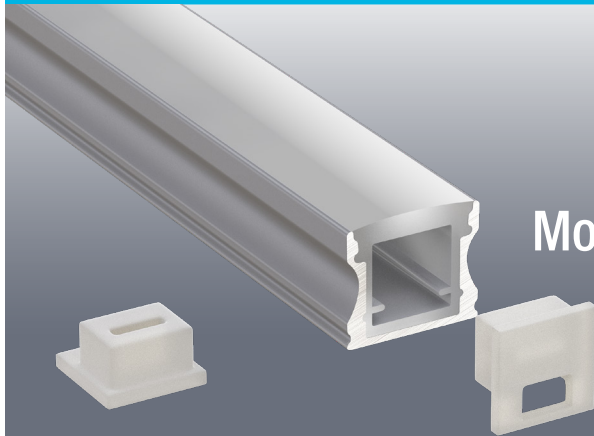

VEROBOARD®

Model: VBD-CH-S4WP

| | |
|------------------------------|--------------------------|
| Material: | Anodized Aluminum |
| Colour: | Silver Grey |
| Diffuser Type: | Frosted |
| Diffuser Material: | Epoxy Fiber |
| Channel Length: | 2m (6.5ft), 2.4m (7.8ft) |
| Channel Width: | 17.24mm (0.68in) |
| Channel Height: | 15.39mm (0.6in) |
| Accessories Included: | 1 Pair of End Caps |

Job Name: _____

Distributor: _____

Type: _____

VBD-CH-S4WP-2.4 (2.4 meters)

SKU: 666561432560

VBD-CH-S4WP-2 (2 meters)

SKU: 666561434151

Model: VBD-CH-S4WP

ACCESSORIES (Sold Separately)

| Extra End Caps (4 Pair/bag) | Mounting Clips (6 PCs/bag) | Adjustable Bracket (2 pcs/bag) | |
|---|---|--|--|
| <p>Model: VBD-ENCH-S7 SKU: 666561426965</p> | <p>Model: VBD-CLCH-S4 SKU: 666561427177</p> | <p>VBD-BR-S4S5 SKU: 666561427450</p> | |

ORDERING GUIDE

MODEL

LENGTH

VBD-CH-S4WP

-

XXXX

2.4 [2.4 meters (7.8ft)]
2 [2 meters (6.5ft)]

RECOMMENDED LED STRIP LIGHTS (Sold Separately)