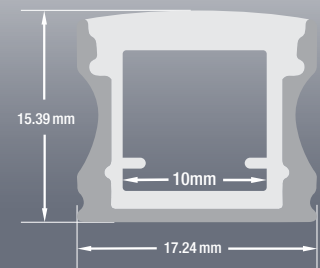

VEROBOARD®

Model: VBD-CH-S4WP

| | |
|------------------------------|--------------------------|
| Material: | Anodized Aluminum |
| Colour: | Silver Grey |
| Diffuser Type: | Frosted |
| Diffuser Material: | Epoxy Fiber |
| Channel Length: | 2m (6.5ft), 2.4m (7.8ft) |
| Channel Width: | 17.24mm (0.68in) |
| Channel Height: | 15.39mm (0.6in) |
| Accessories Included: | 1 Pair of End Caps |

Job Name: _____

Distributor: _____

Type: _____

VBD-CH-S4WP-2.4 (2.4 meters)

SKU: 666561432560

VBD-CH-S4WP-2 (2 meters)

SKU: 666561434151

Model: VBD-CH-S4WP

ORDERING GUIDE

MODEL

LENGTH

VBD-CH-S4WP

-

XXXX

2.4 [2.4 meters (7.8ft)]
2 [2 meters (6.5ft)]

RECOMMENDED LED STRIP LIGHTS (Sold Separately)