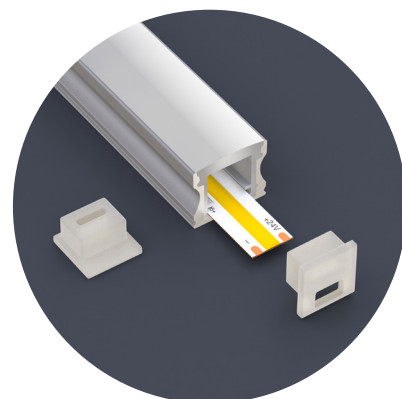

VEROBOARD®

Model: VBD-CH-S4WP

| | |
|------------------------------|--------------------------|
| Material: | Anodized Aluminum |
| Colour: | Silver Grey |
| Diffuser Type: | Frosted |
| Diffuser Material: | Epoxy Fiber |
| Channel Length: | 2m (6.5ft), 2.4m (7.8ft) |
| Channel Width: | 17.24mm (0.68in) |
| Channel Height: | 15.39mm (0.6in) |
| Accessories Included: | 1 Pair of End Caps |

ORDERING GUIDE

MODEL

LENGTH

VBD-CH-S4WP

-

XXXX

2.4 [2.4 meters (7.8ft)]
2 [2 meters (6.5ft)]

RECOMMENDED LED STRIP LIGHTS (Sold Separately)