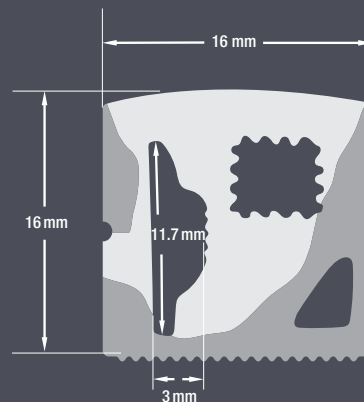

# VEROBOARD®

**Model: VBD-N1616-SD-W**

<b>Material:</b>	Silicone
<b>Colour:</b>	White
<b>Beam Angel:</b>	120°
<b>Channel Length:</b>	5m (16.4ft) Max
<b>Channel Width:</b>	16mm (0.62")
<b>Channel Height:</b>	16mm (0.62")

**Job Name:** \_\_\_\_\_

**Distributor:** \_\_\_\_\_

**Type:** \_\_\_\_\_

**VBD-N1616-SD-W (5 meters)**

**SKU: 666561432553**

**Model: VBD-N1616-SD-W**

**VBD-N1616-SD-W** is designed to meet your needs with exceptional performance and quality. Please note that while this product is built to excel in various conditions, it is not recommended for extended exposure to strong UV rays or direct sunlight. If you intend to utilize the **VBD-N1616-SD-W** outdoors, we strongly recommend providing ample shade or protective cover to shield it from direct sunlight.

## ACCESSORIES (Sold Separately)

End Caps (1 Pair/bag)	Mounting Clips (10 PCs/bag)	Flexible Clips (1 Meter)	Linear Mounting (1 Meter)
<p><b>Model: VBD-EN1616-W</b> <b>SKU: 666561432546</b></p>	<p><b>Model: VBD-CLN1616-MC</b> <b>SKU: 666561432522</b></p>	<p><b>Model: VBD-CLN1616-FC</b> <b>SKU: 666561432508</b></p>	<p><b>Model: VBD-CLN1616-LI</b> <b>SKU: 666561432515</b></p>

## Ordering Guide Example: VBD-N1616-SD-W-4FT

**MODEL**

**LENGTH (FT)**

VBD-N1616-SD-W

-

XXXX

Maximum Length 5 Meters (16.4ft)