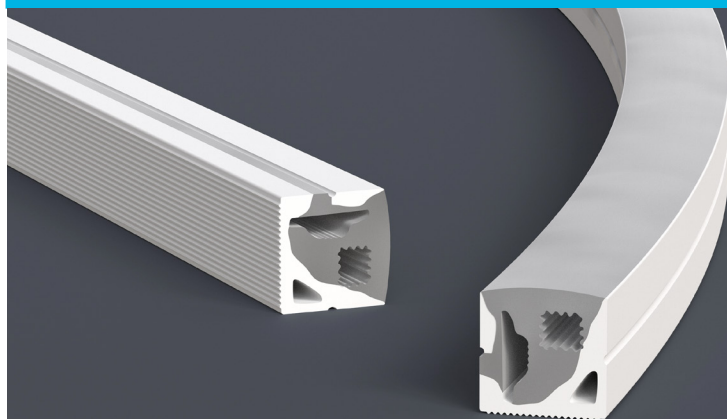

# VEROBOARD®

**Model: VBD-N1616-SD-W**

<b>Material:</b>	Silicone
<b>Colour:</b>	White
<b>Beam Angel:</b>	120°
<b>Channel Length:</b>	5m (16.4ft) Max
<b>Channel Width:</b>	16mm (0.62")
<b>Channel Height:</b>	16mm (0.62")

**Job Name:** \_\_\_\_\_

**Distributor:** \_\_\_\_\_

**Type:** \_\_\_\_\_

**VBD-N1616-SD-W (5 meters)**

**SKU: 666561432553**

**Model: VBD-N1616-SD-W**

**VBD-N1616-SD-W** is designed to meet your needs with exceptional performance and quality. Please note that while this product is built to excel in various conditions, it is not recommended for extended exposure to strong UV rays or direct sunlight. If you intend to utilize the **VBD-N1616-SD-W** outdoors, we strongly recommend providing ample shade or protective cover to shield it from direct sunlight.

## ACCESSORIES (Sold Separately)

End Caps (1 Pair/bag)	Mounting Clips (10 PCs/bag)	Flexible Clips (1 Meter)	Linear Mounting (1 Meter)
<p><b>Model: VBD-EN1616-W</b> <b>SKU: 666561432546</b></p>	<p><b>Model: VBD-CLN1616-MC</b> <b>SKU: 666561432522</b></p>	<p><b>Model: VBD-CLN1616-FC</b> <b>SKU: 666561432508</b></p>	<p><b>Model: VBD-CLN1616-LI</b> <b>SKU: 666561432515</b></p>

## Ordering Guide Example: VBD-N1616-SD-W-4FT

**MODEL**

**LENGTH (FT)**

VBD-N1616-SD-W

-

XXXX

Maximum Length 5 Meters (16.4ft)