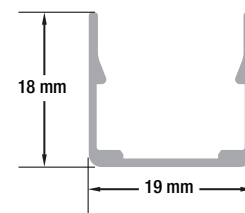

# VEROBOARD®

**Model: VBD-N1616-SD-W**

<b>Material:</b>	Silicone
<b>Colour:</b>	White
<b>Beam Angel:</b>	120°
<b>Channel Length:</b>	5m (16.4ft) Max
<b>Channel Width:</b>	16mm (0.62")
<b>Channel Height:</b>	16mm (0.62")

## Ordering Guide Example: VBD-N1616-SD-W-4FT

**MODEL**

**LENGTH (FT)**

VBD-N1616-SD-W

-

XXXX

Maximum Length 5 Meters (16.4ft)