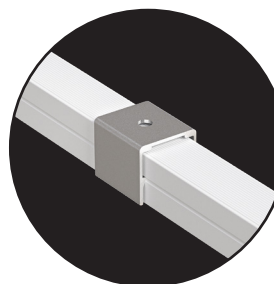

# VEROBOARD®

**Model: VBD-N1616-SD-W**

<b>Material:</b>	Silicone
<b>Colour:</b>	White
<b>Beam Angel:</b>	120°
<b>Channel Length:</b>	5m (16.4ft) Max
<b>Channel Width:</b>	16mm (0.62")
<b>Channel Height:</b>	16mm (0.62")

## Ordering Guide Example: VBD-N1616-SD-W-4FT

**MODEL**

**LENGTH (FT)**

VBD-N1616-SD-W

-

XXXX

Maximum Length 5 Meters (16.4ft)