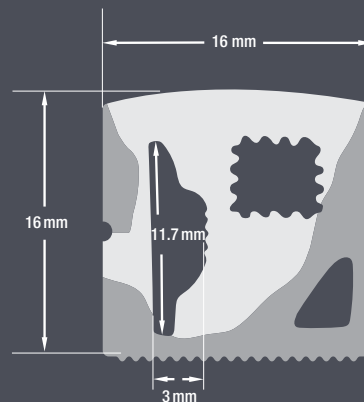

VEROBOARD®

Model: VBD-N1616-SD-W

Material:	Silicone
Colour:	White
Beam Angel:	120°
Channel Length:	5m (16.4ft) Max
Channel Width:	16mm (0.62")
Channel Height:	16mm (0.62")

Job Name: _____

Distributor: _____

Type: _____

VBD-N1616-SD-W is designed to meet your needs with exceptional performance and quality. Please note that while this product is built to excel in various conditions, it is not recommended for extended exposure to strong UV rays or direct sunlight. If you intend to utilize the **VBD-N1616-SD-W** outdoors, we strongly recommend providing ample shade or protective cover to shield it from direct sunlight.

ACCESSORIES (Sold Separately)

End Caps (1 Pair/bag)	Mounting Clips (10 PCs/bag)	Flexible Clips (1 Meter)	Linear Mounting (1 Meter)
Model: VBD-EN1616-W SKU: 666561432546	Model: VBD-CLN1616-MC SKU: 666561432522	Model: VBD-CLN1616-FC SKU: 666561432508	Model: VBD-CLN1616-LI SKU: 666561432515

Ordering Guide Example: VBD-N1616-SD-W-4FT

MODEL	LENGTH (FT)	Maximum Length 5 Meters (16.4ft)
VBD-N1616-SD-W	XXXX