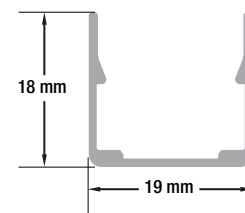

VEROBOARD®

Model: VBD-N1616-SD-W

Material:	Silicone
Colour:	White
Beam Angel:	120°
Channel Length:	5m (16.4ft) Max
Channel Width:	16mm (0.62")
Channel Height:	16mm (0.62")

Job Name: _____

Distributor: _____

Ordering Guide Example: VBD-N1616-SD-W-4FT

MODEL	LENGTH (FT)	Maximum Length 5 Meters (16.4ft)
VBD-N1616-SD-W	XXXX	

AVAILABLE LED STRIP LIGHTS (Sold Separately)

VOLTAGE	WATTAGE	BRIGHTNESS
24V DC	14W/m (4.2W/ft) (2.7K, 3K, 3.5K, 4K, 5K)	1640Lm/m (500Lm/ft) (2.7K, 3K, 3.5K, 4K, 5K)
24V DC	15W/m (4.5W/ft) (RGB60K)	_____