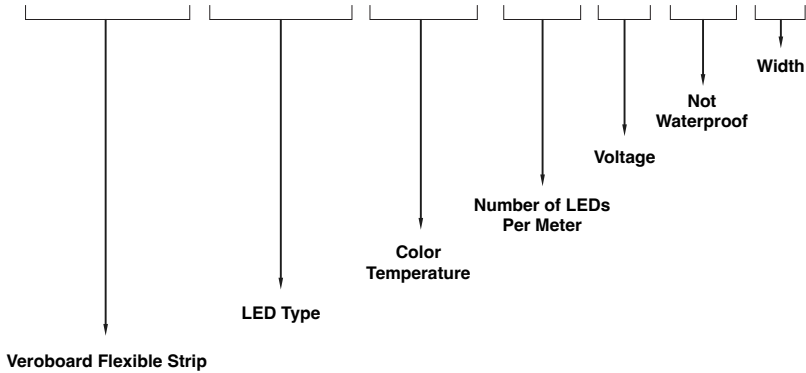

AVAILABLE LED STRIP LIGHTS (Sold Separately)

VOLTAGE	WATTAGE	BRIGHTNESS
24V DC	14W/m (4.2W/ft) (2.7K, 3K, 3.5K, 4K, 5K)	1640Lm/m (500Lm/ft) (2.7K, 3K, 3.5K, 4K, 5K)
24V DC	15W/m (4.5W/ft) (RGB60K)	_____

MODEL	COLOUR TEMPERATURE	SKU
VBDFS-E2835-2700-168-24-NS-10	SOFT WHITE	666561433192
VBDFS-E2835-3000-168-24-NS-10	WARM WHITE	666561433208
VBDFS-E2835-3500-168-24-NS-10	MID-WARM WHITE	666561433215
VBDFS-E2835-4000-168-24-NS-10	NATURAL WHITE	666561433222
VBDFS-E2835-5000-168-24-NS-10	DAYLIGHT	666561433239
VBDFS-A6050-RGB60K-84-24-NS-10	RGB + COOL WHITE	666561433253

VEROBOARD'S LED Strip Light Models Breakdown

VBDFS-E2835-2700-168-24-NS-10

Notes:

Disclaimer:

The data and information contained in this specification sheet are subject to change without notice; the ratings supplied are provided based on the product manufacturer. The information contained in this specification sheet should not be considered a warranty, expressed or implied, including, but not limited to, a warranty of merchantability or fitness for a particular purpose. In no event shall Veroboard be liable for any incidental or consequential damages resulting from the use, misuse, or inability to use the product. This exclusion applies regardless of whether such damages are sought based on breach of warranty, breach of contract, negligence, strict liability in tort, or any other legal theory.

For more information about our products and services, please visit our website: www.veroboard.com