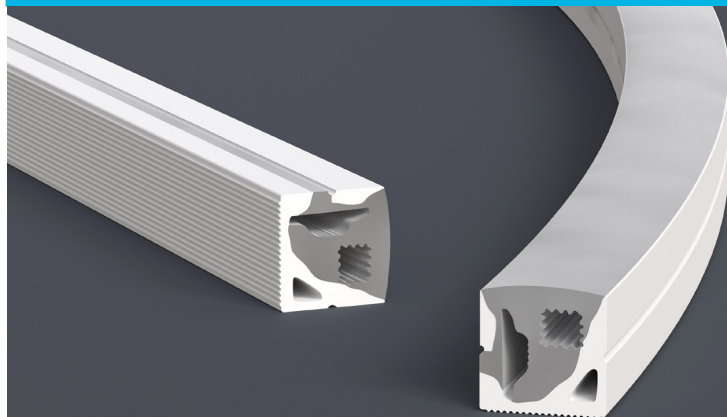

VEROBOARD®

Model: VBD-N1616-SD-W

Material:	Silicone
Colour:	White
Beam Angel:	120°
Channel Length:	5m (16.4ft) Max
Channel Width:	16mm (0.62")
Channel Height:	16mm (0.62")

Job Name: _____

Distributor: _____

Type: _____

Model: VBD-N1616-SD-W

VBD-N1616-SD-W is designed to meet your needs with exceptional performance and quality. Please note that while this product is built to excel in various conditions, it is not recommended for extended exposure to strong UV rays or direct sunlight. If you intend to utilize the **VBD-N1616-SD-W** outdoors, we strongly recommend providing ample shade or protective cover to shield it from direct sunlight.

ACCESSORIES (Sold Separately)

End Caps (1 Pair/bag)	Mounting Clips (10 PCs/bag)	Flexible Clips (1 Meter)	Linear Mounting (1 Meter)
<p>Model: VBD-EN1616-W SKU: 666561432546</p>	<p>Model: VBD-CLN1616-MC SKU: 666561432522</p>	<p>Model: VBD-CLN1616-FC SKU: 666561432508</p>	<p>Model: VBD-CLN1616-LI SKU: 666561432515</p>

Ordering Guide Example: VBD-N1616-SD-W-4FT

MODEL	LENGTH (FT)	Maximum Length 5 Meters (16.4ft)
VBD-N1616-SD-W	XXXX	

AVAILABLE LED STRIP LIGHTS (Sold Separately)

VOLTAGE	WATTAGE	BRIGHTNESS
24V DC	14W/m (4.2W/ft) (2.7K, 3K, 3.5K, 4K, 5K)	1640Lm/m (500Lm/ft) (2.7K, 3K, 3.5K, 4K, 5K)
24V DC	15W/m (4.5W/ft) (RGB60K)	_____