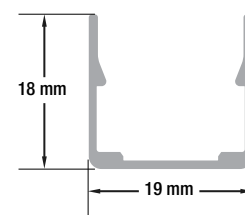

VEROBOARD®

Model: VBD-N1616-SD-W

Material:	Silicone
Colour:	White
Beam Angel:	120°
Channel Length:	10m (32.8ft) Max
Channel Width:	16mm (0.62")
Channel Height:	16mm (0.62")

Job Name: _____

Distributor: _____

Ordering Guide Example: VBD-N1616-SD-W-4FT

MODEL

LENGTH (FT)

VBD-N1616-SD-W

XXXX

Maximum Length **10 Meters (32.8ft)**

AVAILABLE LED STRIP LIGHTS (Sold Separately)

VOLTAGE	WATTAGE	BRIGHTNESS
24V DC	14W/m (4.2W/ft) (2.7K, 3K, 3.5K, 4K, 5K)	1640Lm/m (500Lm/ft) (2.7K, 3K, 3.5K, 4K, 5K)
24V DC	15W/m (4.5W/ft) (RGB60K)	_____