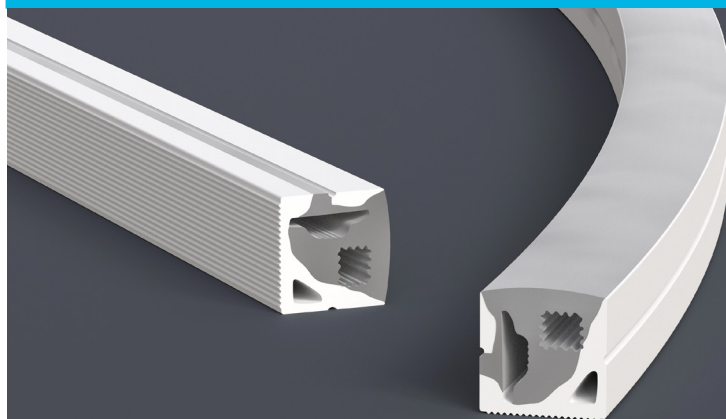

VEROBOARD®

Model: VBD-N1616-SD-W

Material:	Silicone
Colour:	White
Beam Angel:	120°
Channel Length:	10m (32.8ft) Max
Channel Width:	16mm (0.62")
Channel Height:	16mm (0.62")

Job Name: _____

Distributor: _____

Type: _____

VBD-N1616-SD-W (5 meters)

SKU: 666561432553

Model: VBD-N1616-SD-W

VBD-N1616-SD-W is designed to meet your needs with exceptional performance and quality. Please note that while this product is built to excel in various conditions, it is not recommended for extended exposure to strong UV rays or direct sunlight. If you intend to utilize the **VBD-N1616-SD-W** outdoors, we strongly recommend providing ample shade or protective cover to shield it from direct sunlight.

ACCESSORIES (Sold Separately)

End Caps (1 Pair/bag)	Mounting Clips (10 PCs/bag)	Flexible Clips (1 Meter)	Linear Mounting (1 Meter)
<p>Model: VBD-EN1616-W SKU: 666561432546</p>	<p>Model: VBD-CLN1616-MC SKU: 666561432522</p>	<p>Model: VBD-CLN1616-FC SKU: 666561432508</p>	<p>Model: VBD-CLN1616-LI SKU: 666561432515</p>

Ordering Guide Example: VBD-N1616-SD-W-4FT

MODEL

LENGTH (FT)

VBD-N1616-SD-W

XXXX

Maximum Length **10 Meters (32.8ft)**

AVAILABLE LED STRIP LIGHTS (Sold Separately)

VOLTAGE	WATTAGE	BRIGHTNESS
24V DC	14W/m (4.2W/ft) (2.7K, 3K, 3.5K, 4K, 5K)	1640Lm/m (500Lm/ft) (2.7K, 3K, 3.5K, 4K, 5K)
24V DC	15W/m (4.5W/ft) (RGB60K)	_____