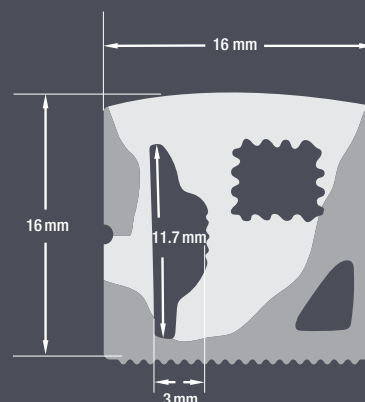

VEROBOARD®

Model: VBD-N1616-SD-W

Material:	Silicone
Colour:	White
Beam Angel:	120°
Channel Length:	10m (32.8ft) Max
Channel Width:	16mm (0.62")
Channel Height:	16mm (0.62")

Job Name: _____

Distributor: _____

Type: _____

VBD-N1616-SD-W (5 meters)

SKU: 666561432553

Model: VBD-N1616-SD-W

VBD-N1616-SD-W is designed to meet your needs with exceptional performance and quality. Please note that while this product is built to excel in various conditions, it is not recommended for extended exposure to strong UV rays or direct sunlight. If you intend to utilize the **VBD-N1616-SD-W** outdoors, we strongly recommend providing ample shade or protective cover to shield it from direct sunlight.

Ordering Guide Example: VBD-N1616-SD-W-4FT

MODEL

LENGTH (FT)

VBD-N1616-SD-W

XXXX

Maximum Length **10 Meters (32.8ft)**

AVAILABLE LED STRIP LIGHTS (Sold Separately)

VOLTAGE	WATTAGE	BRIGHTNESS
24V DC	14W/m (4.2W/ft) (2.7K, 3K, 3.5K, 4K, 5K)	1640Lm/m (500Lm/ft) (2.7K, 3K, 3.5K, 4K, 5K)
24V DC	15W/m (4.5W/ft) (RGB60K)	_____