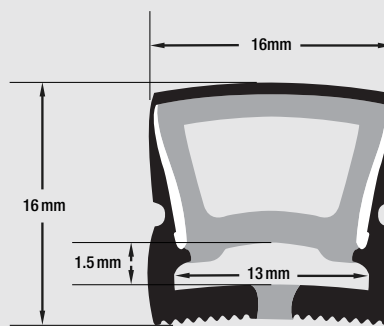

VEROBOARD®

Model: VBD-N1616-SF-B

Material:	Silicone
Colour:	Black
Beam Angel:	120°
Channel Length:	5m (16.4ft) Max
Channel Width:	16mm (0.62")
Channel Height:	16mm (0.62")

Job Name: _____

Distributor: _____

Type: _____

VBD-N1616-SF-B (5 meters)

SKU: 666561432485

Model: VBD-N1616-SF-B

VBD-N1616-SF-B is designed to meet your needs with exceptional performance and quality. Please note that while this product is built to excel in various conditions, it is not recommended for extended exposure to strong UV rays or direct sunlight. If you intend to utilize the **VBD-N1616-SF-B** outdoors, we strongly recommend providing ample shade or protective cover to shield it from direct sunlight.

Ordering Guide Example: VBD-N1616-SF-B-4FT

MODEL

LENGTH (FT)

VBD-N1616-SF-B

XXXX

Maximum Length 5 Meters (16.4ft)

AVAILABLE LED STRIP LIGHTS (Sold Separately)

VOLTAGE	WATTAGE	BRIGHTNESS
24V DC	14W/m (4.2W/ft) (2.7K, 3K, 3.5K, 4K, 5K)	1640Lm/m (500Lm/ft) (2.7K, 3K, 3.5K, 4K, 5K)
24V DC	15W/m (4.5W/ft) (RGB60K)	_____