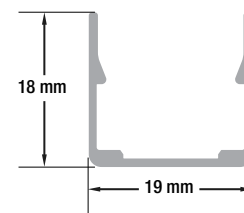

VEROBOARD®

Model: VBD-N1616-SF-B

Material:	Silicone
Colour:	Black
Beam Angel:	120°
Channel Length:	5m (16.4ft) Max
Channel Width:	16mm (0.62")
Channel Height:	16mm (0.62")

Job Name: _____

Distributor: _____

Ordering Guide Example: VBD-N1616-SF-B-4FT

MODEL

LENGTH (FT)

VBD-N1616-SF-B

XXXX

Maximum Length 5 Meters (16.4ft)

AVAILABLE LED STRIP LIGHTS (Sold Separately)

VOLTAGE	WATTAGE	BRIGHTNESS
24V DC	14W/m (4.2W/ft) (2.7K, 3K, 3.5K, 4K, 5K)	1640Lm/m (500Lm/ft) (2.7K, 3K, 3.5K, 4K, 5K)
24V DC	15W/m (4.5W/ft) (RGB60K)	_____