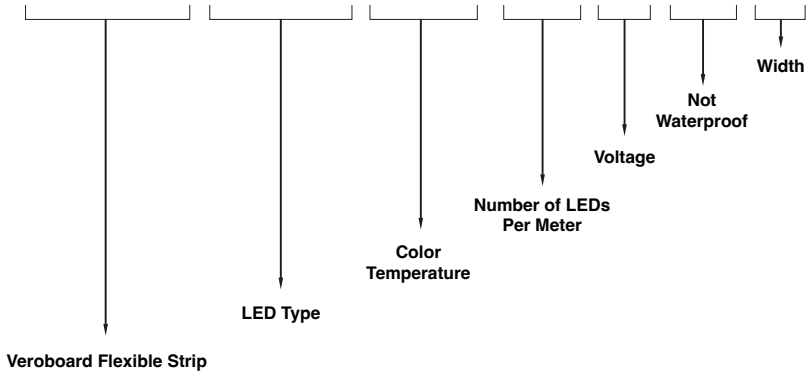

AVAILABLE LED STRIP LIGHTS (Sold Separately)

VOLTAGE	WATTAGE	BRIGHTNESS
24V DC	14W/m (4.2W/ft) (2.7K, 3K, 3.5K, 4K, 5K)	1640Lm/m (500Lm/ft) (2.7K, 3K, 3.5K, 4K, 5K)
24V DC	15W/m (4.5W/ft) (RGB60K)	_____

MODEL	COLOUR TEMPERATURE	SKU
VBDFS-E2835-2700-168-24-NS-10	SOFT WHITE	666561433192
VBDFS-E2835-3000-168-24-NS-10	WARM WHITE	666561433208
VBDFS-E2835-3500-168-24-NS-10	MID-WARM WHITE	666561433215
VBDFS-E2835-4000-168-24-NS-10	NATURAL WHITE	666561433222
VBDFS-E2835-5000-168-24-NS-10	DAYLIGHT	666561433239
VBDFS-A6050-RGB60K-84-24-NS-10	RGB + COOL WHITE	666561433253

VEROBOARD'S LED Strip Light Models Breakdown

VBDFS-E2835-2700-168-24-NS-10

Notes:

Disclaimer:

The data and information contained in this specification sheet are subject to change without notice; the ratings supplied are provided based on the product manufacturer. The information contained in this specification sheet should not be considered a warranty, expressed or implied, including, but not limited to, a warranty of merchantability or fitness for a particular purpose. In no event shall Veroboard be liable for any incidental or consequential damages resulting from the use, misuse, or inability to use the product. This exclusion applies regardless of whether such damages are sought based on breach of warranty, breach of contract, negligence, strict liability in tort, or any other legal theory.

For more information about our products and services, please visit our website: www.veroboard.com