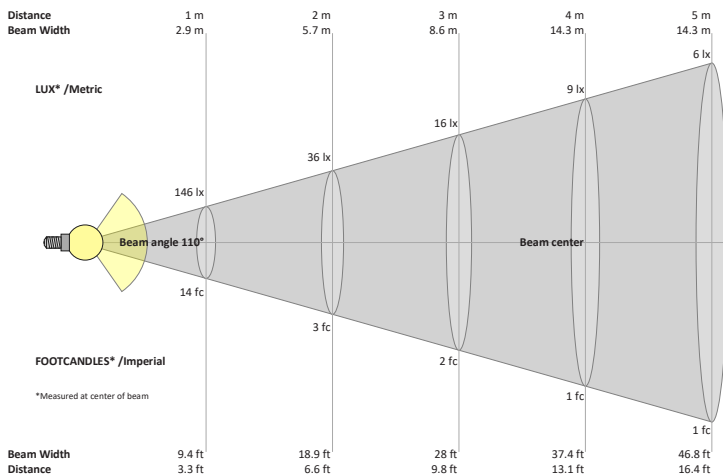

## VBD-TR5-W (Frosted Glass)

Model No.	VBD-TR5-W-FG
Input Voltage	12V DC
Wattage	5W
Body Colour	Metallic Silver
Available Trim Color	Silver • White • Black • Gold
Diffuser Material	Frosted Glass
Fixture Material	Aluminum
Beam Angle	110°
Rendering Index	CRI>90
IP Rating	IP20 (Damp Location)
Dimensions	49mm x 28.5mm (1.93" x 1.12")

#### Beam Details