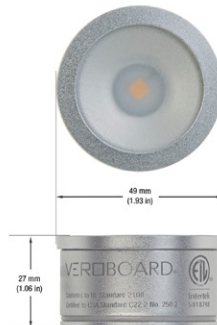

### SPECIFICATIONS

Model No.	VBD-MTR-87W
Trim Color	White
Trim Material	Aluminum
Trim Shape	Square
Compatible Light Engines	VBD-TR5-W (2400K • 2700K • 3000K • 3500K • 4000K • 5000K) VBD-TR4-RGBW
Outer Diameter	88.9mm x 88.9mm (3.5" x 3.5")
Cut Size	68mm (2.5")
Depth	39.5mm (1.55")

## VBD-TR5-W (Frosted Glass)

Model No.	VBD-TR5-W-FG
Input Voltage	12V DC
Wattage	5W
Body Colour	Metallic Silver
Available Trim Color	Silver • White • Black • Gold
Diffuser Material	Frosted Glass
Fixture Material	Aluminum
Beam Angle	110°
Rendering Index	CRI>90
IP Rating	IP20 (Damp Location)
Dimensions	49mm x 28.5mm (1.93" x 1.12")