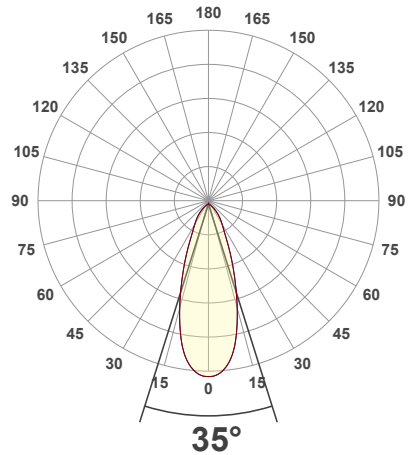

## VBD-TR5-W (Clear Lens)

Model No.	VBD-TR5-W-L
Input Voltage	12V DC
Wattage	5W
Body Colour	Metallic Silver
Available Trim Color	Silver • White • Black • Gold
Diffuser Material	Clear Lens
Fixture Material	Aluminum
Beam Angle	35°
Rendering Index	CRI>90
IP Rating	IP20 (Damp Location)
Dimensions	49mm x 28.5mm (1.93 x 1.12")

### Beam Details

### Beam Angle