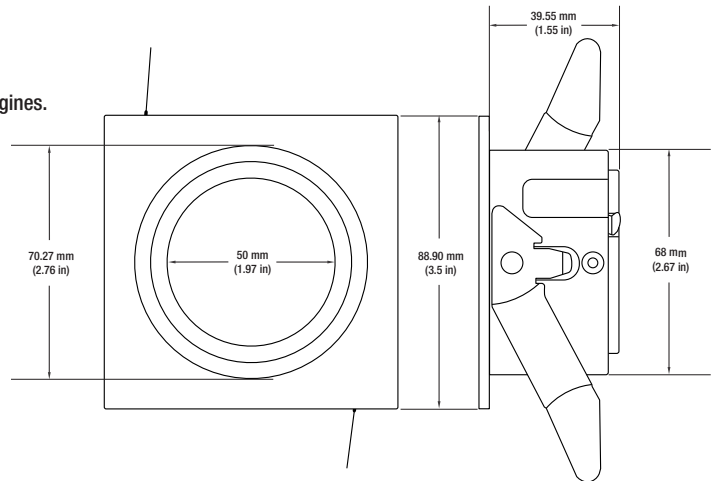

Features

- Widely used by interior designers.
- This VBD-MTR-87W light fixture is compatible to work with our VBD-TR Series Light engines.
- Contact us for more assistance and to know more about bulk orders.