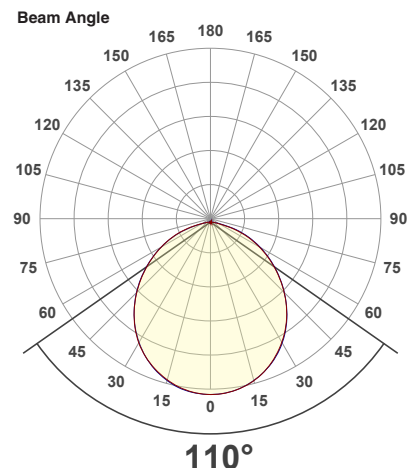

Available Colour Temperatures

ORDERING GUIDE

Example part number: **VBD-TR5-W-FG-24K-S**

MODEL	SERIES	DIFFUSER	COLOUR	TRIM COLOUR
VBD	TR5-W	FG	XXX	X
			24K 35K 27K 40K 30K 50K	S B G W

NOTES:
FG = Frosted Glass
S = Silver
G = Gold
B = Black
W = White