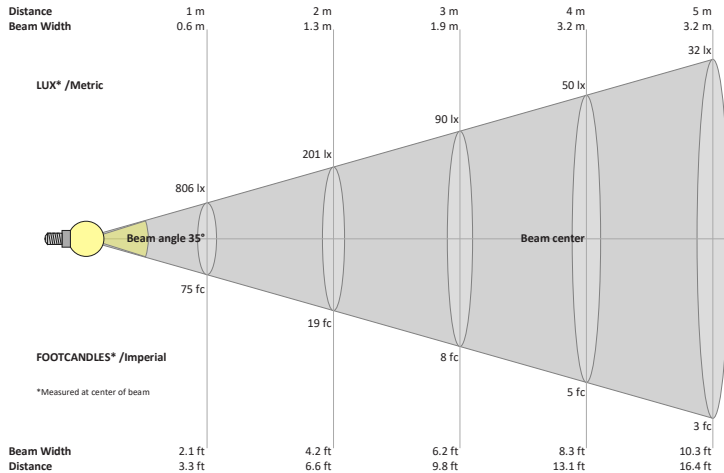

#### Beam Details

## VBD-TR5-W (Clear Lens)

Model No.	VBD-TR5-W-L
Input Voltage	12V DC
Wattage	5W
Body Colour	Metallic Silver
Available Trim Color	Silver • White • Black • Gold
Diffuser Material	Clear Lens
Fixture Material	Aluminum
Beam Angle	35°
Rendering Index	CRI>90
IP Rating	IP20 (Damp Location)
Dimensions	49mm x 28.5mm (1.93 x 1.12")

### Beam Details

### Beam Angle