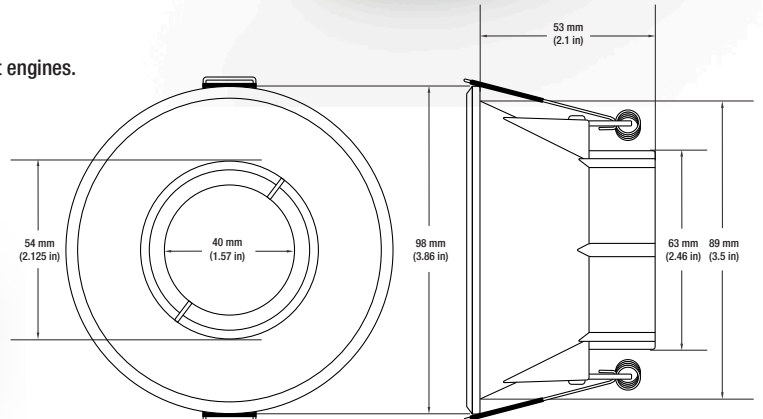

Features

- Widely used by interior designers.
- This VBD-MTR-86B light fixture is compatible to work with our VBD-TR Series Light engines.
- Contact us for more assistance and to know more about bulk orders.