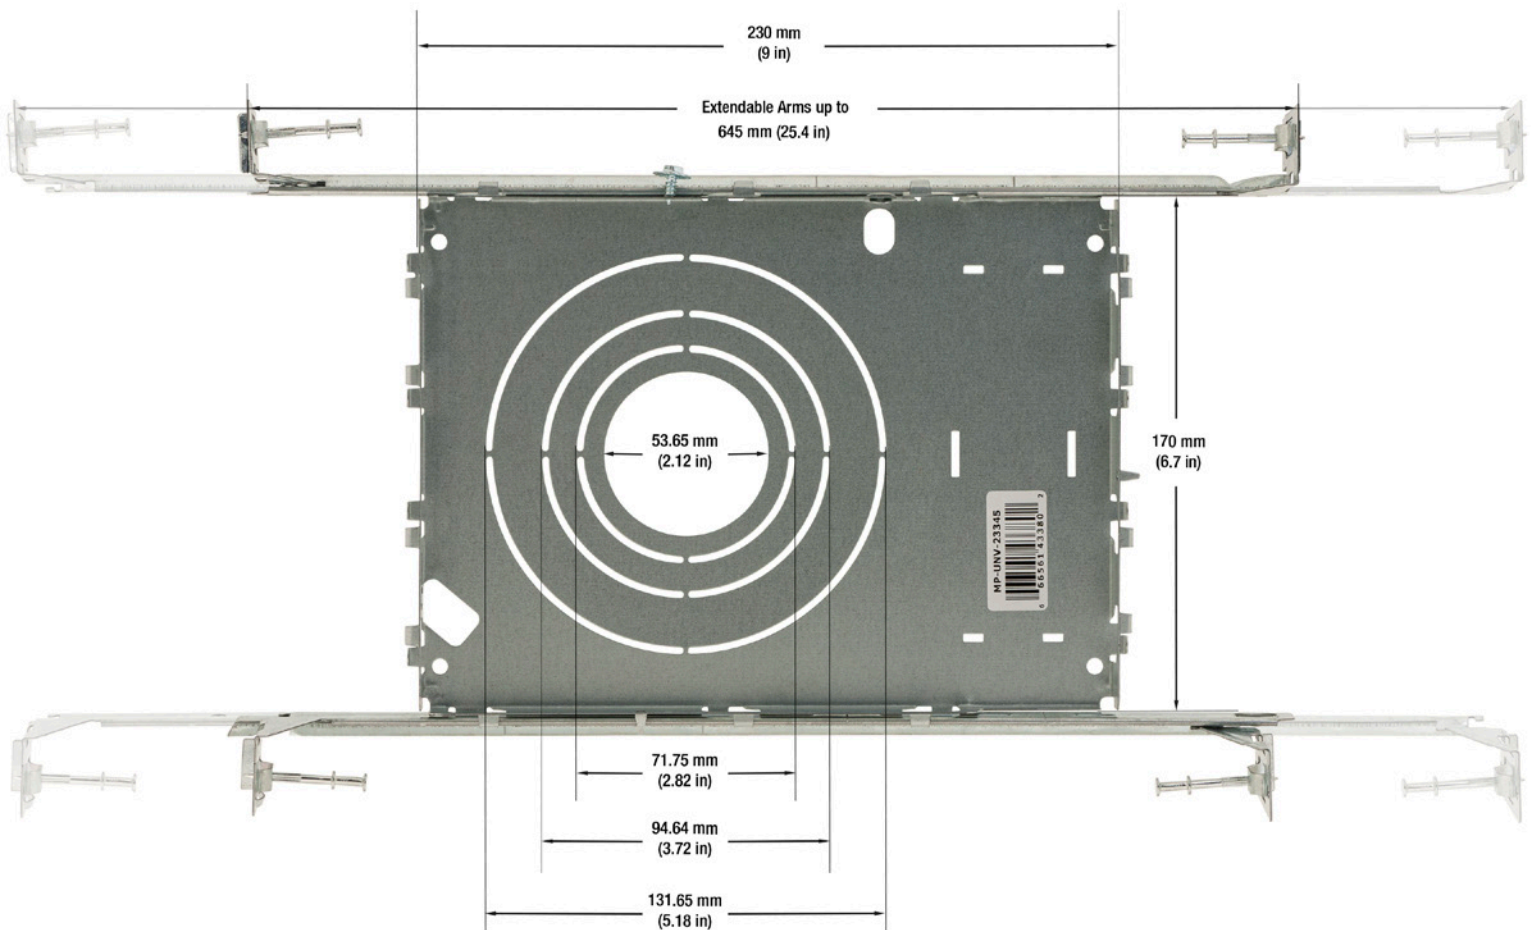

# New Construction Universal Mounting Plate

*(Sold separately)*

New Construction Universal Mounting Plate suitable for 2, 3, 3.5, and 5-inch sizes, with two hanger bars.

Model: **VBD-MP-UNV-23345** | SKU: **666561433802**