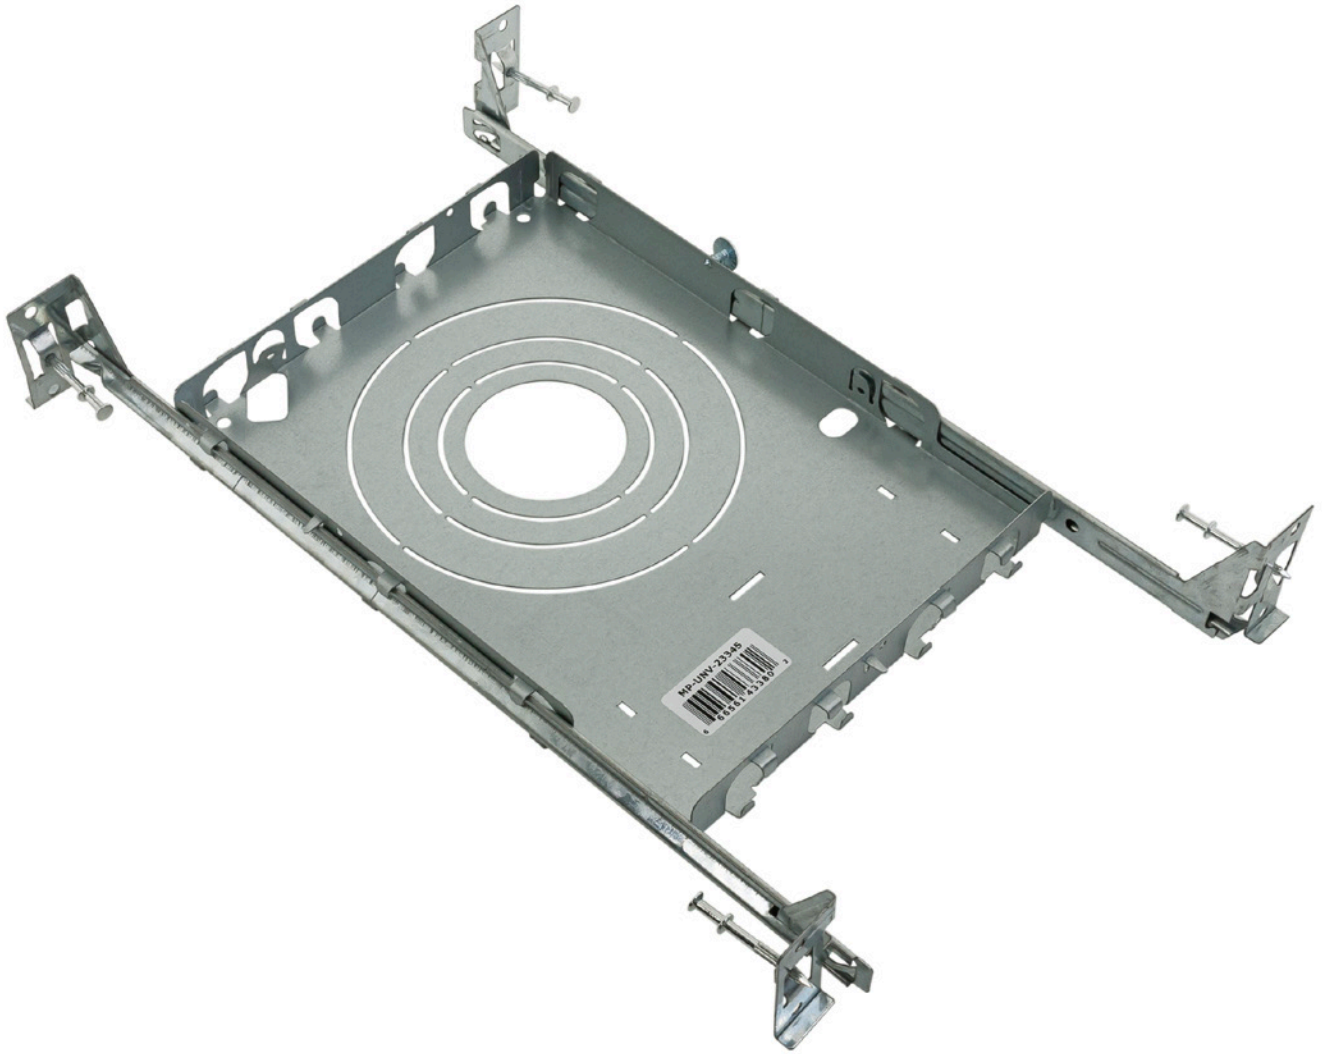

### VBD-TR5-W (Frosted Glass)

Model No.	VBD-TR5-W-FG
Input Voltage	12V DC
Wattage	5W
Body Colour	Metallic Silver
Available Trim Color	Silver • White • Black • Gold
Diffuser Material	Frosted Glass
Fixture Material	Aluminum
Beam Angle	110°
Rendering Index	CRI>90
IP Rating	IP20 (Damp Location)
Dimensions	49mm x 28.5mm (1.93" x 1.12")

### ORDERING GUIDE

Example part number: **VBD-TR5-W-FG-24K-S**

MODEL: VBD - SERIES: TR5-W - DIFFUSER: FG - COLOUR: 24K - TRIM COLOUR: S

COLOUR options: 24K, 35K, 27K, 40K, 30K, 50K

TRIM COLOUR options: S (Silver), B (Black), G (Gold), W (White)

# New Construction Universal Mounting Plate

*(Sold separately)*

New Construction Universal Mounting Plate suitable for 2, 3, 3.5, and 5-inch sizes, with two hanger bars.

Model: **VBD-MP-UNV-23345** | SKU: **666561433802**

## VBD-TR5-W (Clear Lens)

Model No.	VBD-TR5-W-L
Input Voltage	12V DC
Wattage	5W
Body Colour	Metallic Silver
Available Trim Color	Silver • White • Black • Gold
Diffuser Material	Clear Lens
Fixture Material	Aluminum
Beam Angle	35°
Rendering Index	CRI>90
IP Rating	IP20 (Damp Location)
Dimensions	49mm x 28.5mm (1.93" x 1.12")