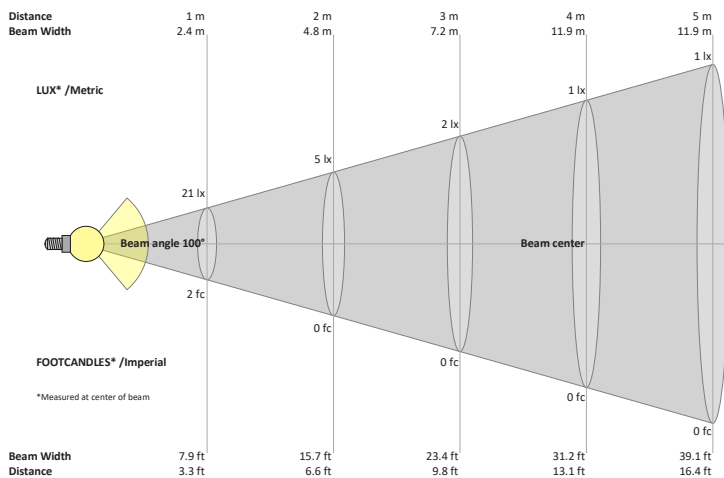

### Beam Details

### Beam Angle

### NOTES:

L = Clear Lens  
 S = Silver  
 G = Gold  
 B = Black  
 W = White