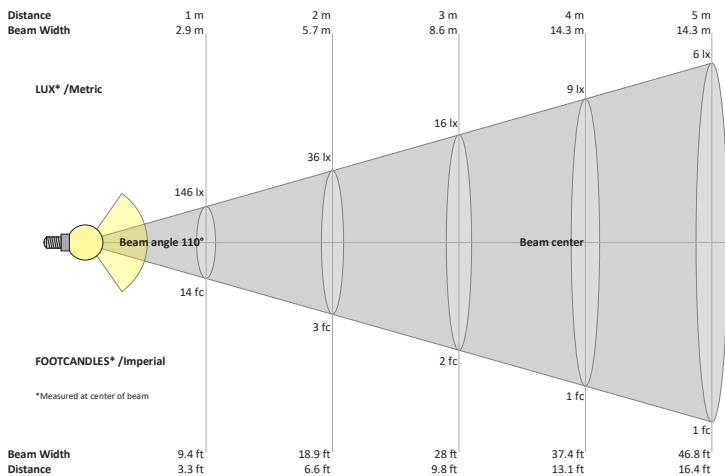

Job Name: _____

Distributor: _____

Type: _____

VBD-MTR-84W Light Fixture 3.25" Round Recessed Downlight

SPECIFICATIONS

Model No.	VBD-MTR-84W
Trim Color	White
Trim Material	Aluminum
Trim Shape	Round
Compatible Light Engines	VBD-TR5-W (2400K • 2700K • 3000K • 3500K • 4000K • 5000K) VBD-TR4-RGBW
Outer Diameter	106mm (4.17")
Cut Size	83mm (3.25")
Depth	43mm (1.72")

VBD-TR5-W (Frosted Glass)

Model No.	VBD-TR5-W-FG
Input Voltage	12V DC
Wattage	5W
Body Colour	Metallic Silver
Available Trim Color	Silver • White • Black • Gold
Diffuser Material	Frosted Glass
Fixture Material	Aluminum
Beam Angle	110°
Rendering Index	CRI>90
IP Rating	IP20 (Damp Location)
Dimensions	49mm x 28.5mm (1.93" x 1.12")

Beam Details

Available Colour Temperatures

ORDERING GUIDE

Example part number: **VBD-TR5-W-FG-24K-S**

MODEL	SERIES	DIFFUSER	COLOUR	TRIM COLOUR
VBD	TR5-W	FG	XXX	X
			24K 35K 27K 40K 30K 50K	S B G W

NOTES:
 FG = Frosted Glass
 S = Silver
 G = Gold
 B = Black
 W = White

VBD-TR5-W (Clear Lens)

Model No.	VBD-TR5-W-L
Input Voltage	12V DC
Wattage	5W
Body Colour	Metallic Silver
Available Trim Color	Silver • White • Black • Gold
Diffuser Material	Clear Lens
Fixture Material	Aluminum
Beam Angle	35°
Rendering Index	CRI>90
IP Rating	IP20 (Damp Location)
Dimensions	49mm x 28.5mm (1.93 x 1.12")