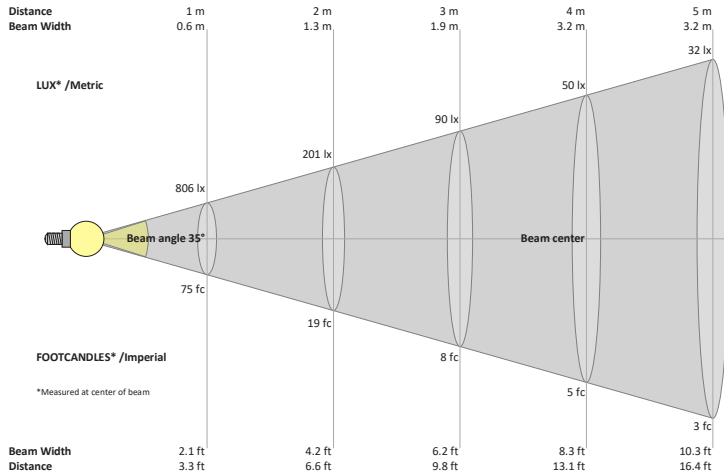

Job Name: _____

Distributor: _____

Type: _____

VBD-MTR-84W Light Fixture 3.25" Round Recessed Downlight

SPECIFICATIONS

Model No.	VBD-MTR-84W
Trim Color	White
Trim Material	Aluminum
Trim Shape	Round
Compatible Light Engines	VBD-TR5-W (2400K • 2700K • 3000K • 3500K • 4000K • 5000K) VBD-TR4-RGBW
Outer Diameter	106mm (4.17")
Cut Size	83mm (3.25")
Depth	43mm (1.72")

Beam Details

Available Colour Temperatures

ORDERING GUIDE

Example part number: **VBD-TR5-W-FG-24K-S**

MODEL	SERIES	DIFFUSER	COLOUR	TRIM COLOUR
VBD	TR5-W	FG	XXX	X
			24K 35K 27K 40K 30K 50K	S B G W

NOTES:
 FG = Frosted Glass
 S = Silver
 G = Gold
 B = Black
 W = White

VBD-TR5-W (Clear Lens)

Model No.	VBD-TR5-W-L
Input Voltage	12V DC
Wattage	5W
Body Colour	Metallic Silver
Available Trim Color	Silver • White • Black • Gold
Diffuser Material	Clear Lens
Fixture Material	Aluminum
Beam Angle	35°
Rendering Index	CRI>90
IP Rating	IP20 (Damp Location)
Dimensions	49mm x 28.5mm (1.93 x 1.12")

Available Colour Temperatures

Beam Details

Beam Angle

ORDERING GUIDE

Example part number: **VBD-TR5-W-L-24K-S**

NOTES:

L = Clear Lens
S = Silver
G = Gold
B = Black
W = White

VBD-TR4-RGBW (Frosted Glass)