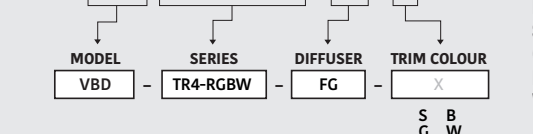

Available Colour Temperatures

Beam Details

Beam Angle

ORDERING GUIDE

Example part number: **VBD-TR5-W-L-24K-S**

NOTES:

L = Clear Lens
S = Silver
G = Gold
B = Black
W = White

VBD-TR4-RGBW (Frosted Glass)

Model No.	VBD-TR4-RGBW-FG
Input Voltage	12V DC
Wattage	4W
Color Temperature	RGBW
Body Colour	Metallic Silver
Available Trim Color	Silver • White • Black • Gold
Diffuser Material	Frosted Glass
Fixture Material	Aluminum
Beam Angle	110°
Rendering Index	CRI>80
IP Rating	IP20 (Damp Location)
Dimensions	49mm x 28.5mm (1.93" x 1.12")

Beam Details

Beam Angle

ORDERING GUIDE

Example part number: **VBD-TR4-RGBW-FG-S**

NOTES:

FG = Frosted Glass
S = Silver
G = Gold
B = Black
W = White

AVAILABLE TRIM MODELS

AVAILABLE TRIM MODELS