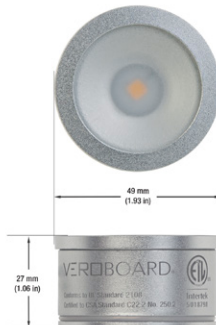

Job Name: _____

Distributor: _____

Type: _____

VBD-MTR-84W Light Fixture 3.25" Round Recessed Downlight

SPECIFICATIONS

Model No.	VBD-MTR-84W
Trim Color	White
Trim Material	Aluminum
Trim Shape	Round
Compatible Light Engines	VBD-TR5-W (2400K • 2700K • 3000K • 3500K • 4000K • 5000K) VBD-TR4-RGBW
Outer Diameter	106mm (4.17")
Cut Size	83mm (3.25")
Depth	43mm (1.72")

VBD-TR5-W (Frosted Glass)

Model No.	VBD-TR5-W-FG
Input Voltage	12V DC
Wattage	5W
Body Colour	Metallic Silver
Available Trim Color	Silver • White • Black • Gold
Diffuser Material	Frosted Glass
Fixture Material	Aluminum
Beam Angle	110°
Rendering Index	CRI>90
IP Rating	IP20 (Damp Location)
Dimensions	49mm x 28.5mm (1.93" x 1.12")

VBD-TR5-W (Clear Lens)

Model No.	VBD-TR5-W-L
Input Voltage	12V DC
Wattage	5W
Body Colour	Metallic Silver
Available Trim Color	Silver • White • Black • Gold
Diffuser Material	Clear Lens
Fixture Material	Aluminum
Beam Angle	35°
Rendering Index	CRI>90
IP Rating	IP20 (Damp Location)
Dimensions	49mm x 28.5mm (1.93 x 1.12")

Model No.	VBD-TR4-RGBW-FG
Input Voltage	12V DC
Wattage	4W
Color Temperature	RGBW
Body Colour	Metallic Silver
Available Trim Color	Silver • White • Black • Gold
Diffuser Material	Frosted Glass
Fixture Material	Aluminum
Beam Angle	110°
Rendering Index	CRI>80
IP Rating	IP20 (Damp Location)
Dimensions	49mm x 28.5mm (1.93" x 1.12")