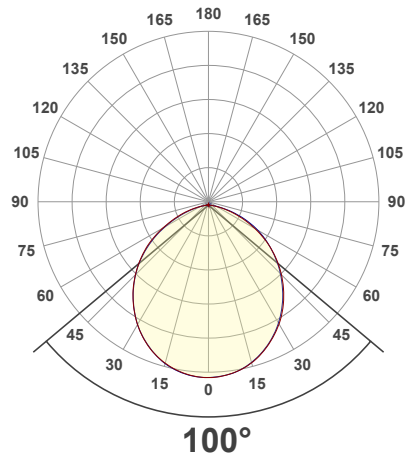

VBD-TR5-W (Clear Lens)

Model No.	VBD-TR5-W-L
Input Voltage	12V DC
Wattage	5W
Body Colour	Metallic Silver
Available Trim Color	Silver • White • Black • Gold
Diffuser Material	Clear Lens
Fixture Material	Aluminum
Beam Angle	35°
Rendering Index	CRI>90
IP Rating	IP20 (Damp Location)
Dimensions	49mm x 28.5mm (1.93 x 1.12")

Available Colour Temperatures

Beam Details

Beam Angle

ORDERING GUIDE

Example part number: **VBD-TR5-W-L-24K-S**

NOTES:

L = Clear Lens
S = Silver
G = Gold
B = Black
W = White

VBD-TR4-RGBW (Frosted Glass)

Model No.	VBD-TR4-RGBW-FG
Input Voltage	12V DC
Wattage	4W
Color Temperature	RGBW
Body Colour	Metallic Silver
Available Trim Color	Silver • White • Black • Gold
Diffuser Material	Frosted Glass
Fixture Material	Aluminum
Beam Angle	110°
Rendering Index	CRI>80
IP Rating	IP20 (Damp Location)
Dimensions	49mm x 28.5mm (1.93" x 1.12")

Beam Details

Beam Angle

ORDERING GUIDE

Example part number: **VBD-TR4-RGBW-FG-S**

NOTES:

FG = Frosted Glass
S = Silver
G = Gold
B = Black
W = White