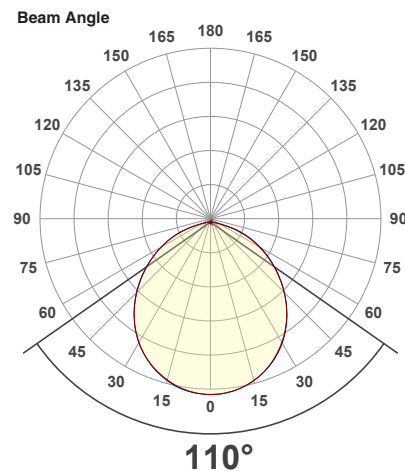

Job Name: _____

Distributor: _____

Type: _____

VBD-MTR-84W Light Fixture 3.25" Round Recessed Downlight

SPECIFICATIONS

Model No.	VBD-MTR-84W
Trim Color	White
Trim Material	Aluminum
Trim Shape	Round
Compatible Light Engines	VBD-TR5-W (2400K • 2700K • 3000K • 3500K • 4000K • 5000K) VBD-TR4-RGBW
Outer Diameter	106mm (4.17")
Cut Size	83mm (3.25")
Depth	43mm (1.72")

VBD-TR5-W (Frosted Glass)

Model No.	VBD-TR5-W-FG
Input Voltage	12V DC
Wattage	5W
Body Colour	Metallic Silver
Available Trim Color	Silver • White • Black • Gold
Diffuser Material	Frosted Glass
Fixture Material	Aluminum
Beam Angle	110°
Rendering Index	CRI>90
IP Rating	IP20 (Damp Location)
Dimensions	49mm x 28.5mm (1.93" x 1.12")

Beam Details

Available Colour Temperatures

ORDERING GUIDE

Example part number: **VBD-TR5-W-FG-24K-S**

MODEL	SERIES	DIFFUSER	COLOUR	TRIM COLOUR
VBD	TR5-W	FG	XXX	X
			24K 35K 27K 40K 30K 50K	S B G W

NOTES:
 FG = Frosted Glass
 S = Silver
 G = Gold
 B = Black
 W = White

Available Colour Temperatures

Beam Details

Beam Angle

ORDERING GUIDE

Example part number: **VBD-TR5-W-L-24K-S**

NOTES:

L = Clear Lens
S = Silver
G = Gold
B = Black
W = White

VBD-TR4-RGBW (Frosted Glass)