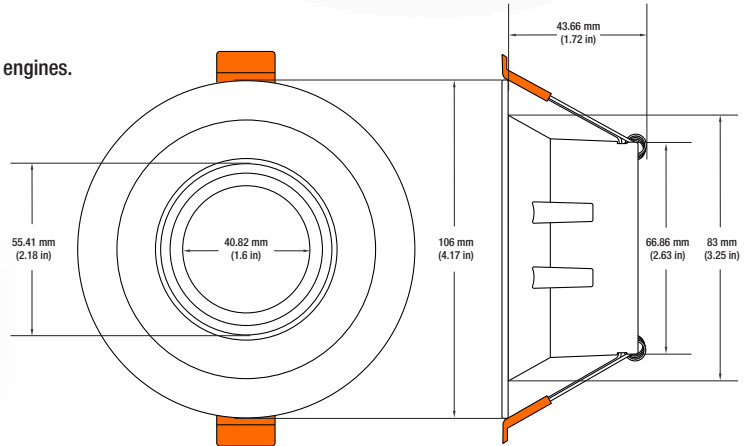

Job Name: _____

Distributor: _____

Type: _____

VBD-MTR-84W Light Fixture 3.25" Round Recessed Downlight

SPECIFICATIONS

Model No.	VBD-MTR-84W
Trim Color	White
Trim Material	Aluminum
Trim Shape	Round
Compatible Light Engines	VBD-TR5-W (2400K • 2700K • 3000K • 3500K • 4000K • 5000K) VBD-TR4-RGBW
Outer Diameter	106mm (4.17")
Cut Size	83mm (3.25")
Depth	43mm (1.72")

VBD-TR5-W (Frosted Glass)

Model No.	VBD-TR5-W-FG
Input Voltage	12V DC
Wattage	5W
Body Colour	Metallic Silver
Available Trim Color	Silver • White • Black • Gold
Diffuser Material	Frosted Glass
Fixture Material	Aluminum
Beam Angle	110°
Rendering Index	CRI>90
IP Rating	IP20 (Damp Location)
Dimensions	49mm x 28.5mm (1.93" x 1.12")

VBD-TR5-W (Clear Lens)

Model No.	VBD-TR5-W-L
Input Voltage	12V DC
Wattage	5W
Body Colour	Metallic Silver
Available Trim Color	Silver • White • Black • Gold
Diffuser Material	Clear Lens
Fixture Material	Aluminum
Beam Angle	35°
Rendering Index	CRI>90
IP Rating	IP20 (Damp Location)
Dimensions	49mm x 28.5mm (1.93 x 1.12")

Model No.	VBD-TR4-RGBW-FG
Input Voltage	12V DC
Wattage	4W
Color Temperature	RGBW
Body Colour	Metallic Silver
Available Trim Color	Silver • White • Black • Gold
Diffuser Material	Frosted Glass
Fixture Material	Aluminum
Beam Angle	110°
Rendering Index	CRI>80
IP Rating	IP20 (Damp Location)
Dimensions	49mm x 28.5mm (1.93" x 1.12")