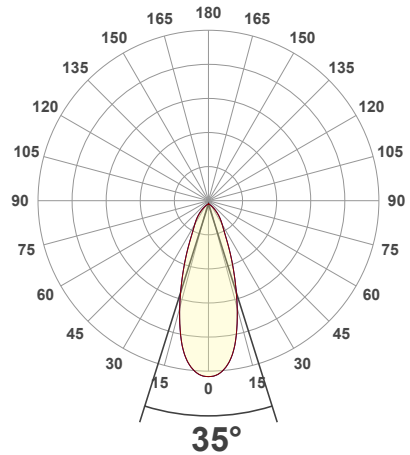

Job Name: _____

Distributor: _____

Type: _____

VBD-MTR-84W Light Fixture 3.25" Round Recessed Downlight

SPECIFICATIONS

Model No.	VBD-MTR-84W
Trim Color	White
Trim Material	Aluminum
Trim Shape	Round
Compatible Light Engines	VBD-TR5-W (2400K • 2700K • 3000K • 3500K • 4000K • 5000K) VBD-TR4-RGBW
Outer Diameter	106mm (4.17")
Cut Size	83mm (3.25")
Depth	43mm (1.72")

Beam Details

Available Colour Temperatures

ORDERING GUIDE

Example part number: **VBD-TR5-W-FG-24K-S**

MODEL	SERIES	DIFFUSER	COLOUR	TRIM COLOUR
VBD	TR5-W	FG	XXX	X
			24K 35K 27K 40K 30K 50K	S B G W

NOTES:
 FG = Frosted Glass
 S = Silver
 G = Gold
 B = Black
 W = White

VBD-TR5-W (Clear Lens)

Model No.	VBD-TR5-W-L
Input Voltage	12V DC
Wattage	5W
Body Colour	Metallic Silver
Available Trim Color	Silver • White • Black • Gold
Diffuser Material	Clear Lens
Fixture Material	Aluminum
Beam Angle	35°
Rendering Index	CRI>90
IP Rating	IP20 (Damp Location)
Dimensions	49mm x 28.5mm (1.93 x 1.12")

Available Colour Temperatures

Beam Details

Beam Angle

ORDERING GUIDE

Example part number: **VBD-TR5-W-L-24K-S**

NOTES:

L = Clear Lens
S = Silver
G = Gold
B = Black
W = White

VBD-TR4-RGBW (Frosted Glass)