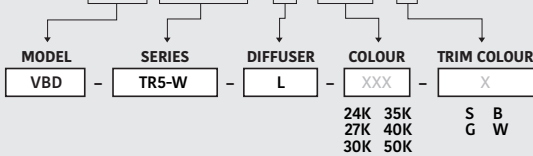

VBD-TR5-W (Clear Lens)

Model No.	VBD-TR5-W-L
Input Voltage	12V DC
Wattage	5W
Body Colour	Metallic Silver
Available Trim Color	Silver • White • Black • Gold
Diffuser Material	Clear Lens
Fixture Material	Aluminum
Beam Angle	35°
Rendering Index	CRI>90
IP Rating	IP20 (Damp Location)
Dimensions	49mm x 28.5mm (1.93 x 1.12")

Available Colour Temperatures

Beam Details

Beam Angle

ORDERING GUIDE

Example part number: **VBD-TR5-W-L-24K-S**

NOTES:

L = Clear Lens
S = Silver
G = Gold
B = Black
W = White

VBD-TR4-RGBW (Frosted Glass)

Model No.	VBD-TR4-RGBW-FG
Input Voltage	12V DC
Wattage	4W
Color Temperature	RGBW
Body Colour	Metallic Silver
Available Trim Color	Silver • White • Black • Gold
Diffuser Material	Frosted Glass
Fixture Material	Aluminum
Beam Angle	110°
Rendering Index	CRI>80
IP Rating	IP20 (Damp Location)
Dimensions	49mm x 28.5mm (1.93" x 1.12")

Beam Details

Beam Angle

ORDERING GUIDE

Example part number: **VBD-TR4-RGBW-FG-S**

NOTES:

FG = Frosted Glass
S = Silver
G = Gold
B = Black
W = White

AVAILABLE TRIM MODELS

AVAILABLE TRIM MODELS