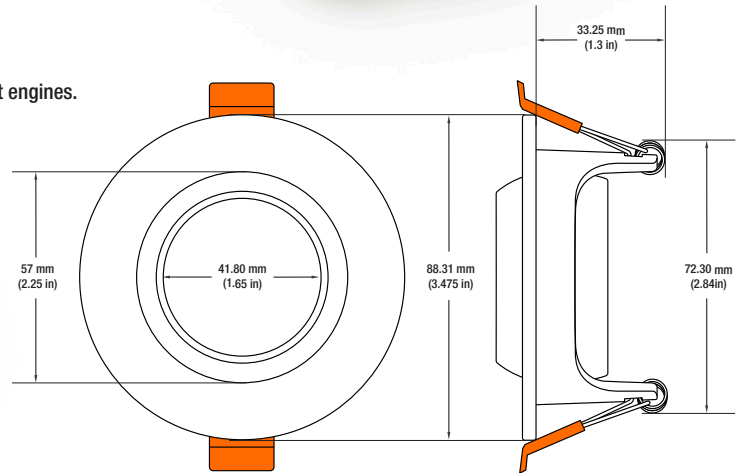

### SPECIFICATIONS

Model No.	VBD-MTR-81W
Trim Color	White
Trim Material	Aluminum
Trim Shape	Round
Compatible Light Engines	VBD-TR5-W (2400K • 2700K • 3000K • 3500K • 4000K • 5000K) VBD-TR4-RGBW
Outer Diameter	88.3mm (3.47")
Cut Size	72.3mm (2.84")
Depth	33.25mm (1.3")

### VBD-TR5-W (Frosted Glass)

Model No.	VBD-TR5-W-FG
Input Voltage	12V DC
Wattage	5W
Body Colour	Metallic Silver
Available Trim Color	Silver • White • Black • Gold
Diffuser Material	Frosted Glass
Fixture Material	Aluminum
Beam Angle	110°
Rendering Index	CRI>90
IP Rating	IP20 (Damp Location)
Dimensions	49mm x 28.5mm (1.93" x 1.12")