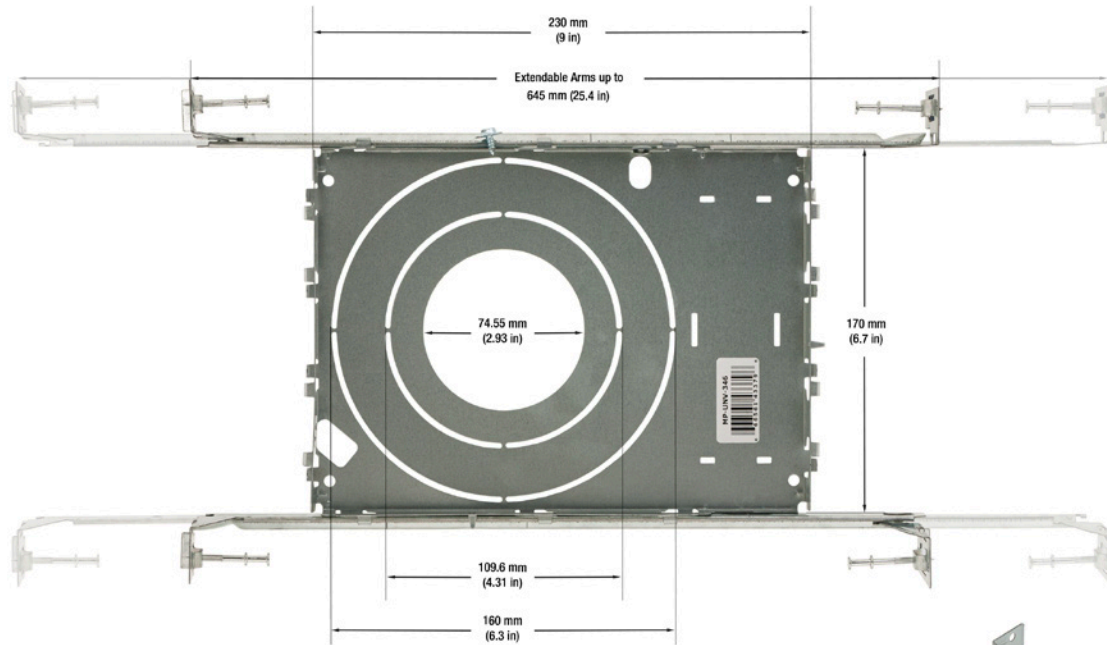

### Beam Details

### Beam Angle

# New Construction Universal Mounting Plates

*(Sold separately)*

New Construction Universal Mounting Plate suitable for 3, 4, and 6-inch sizes, with two hanger bars.  
Model: **VBD-MP-UNV-346** | SKU: **666561433796**