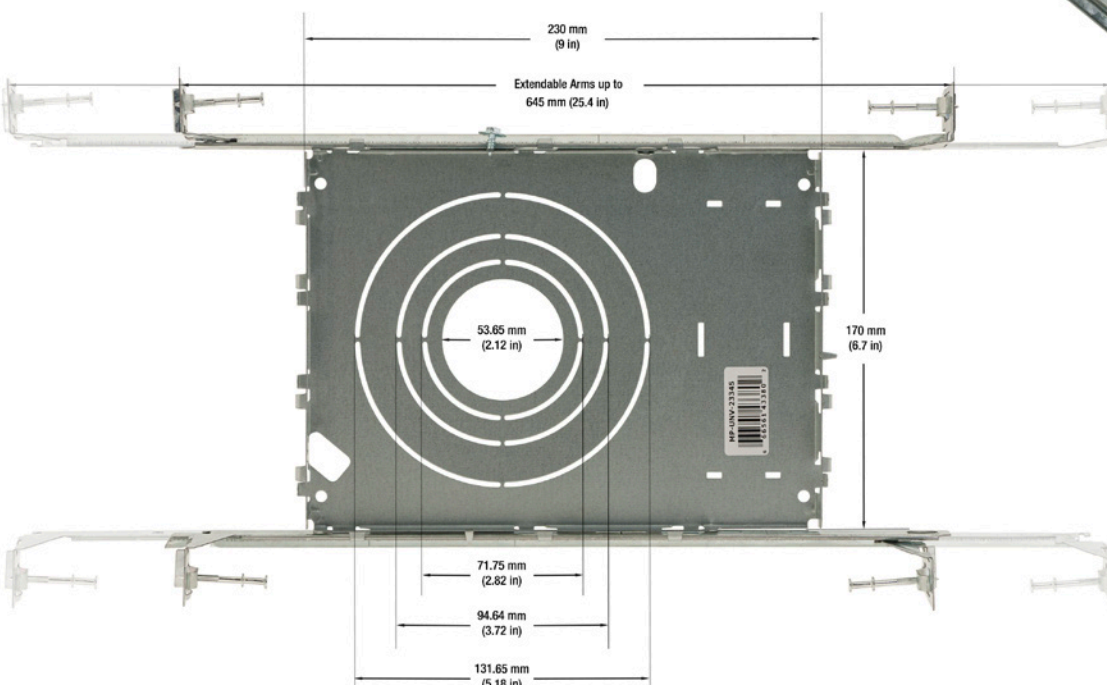

New Construction Universal Mounting Plate suitable for 2, 3, 3.5, and 5-inch sizes, with two hanger bars.
Model: **VBD-MP-UNV-23345** | SKU: **666561433802**