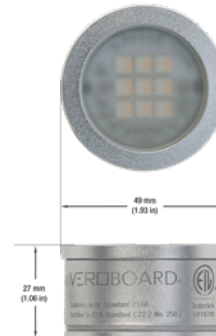

VBD-TR5-W (Clear Lens)

Model No.	VBD-TR5-W-L
Input Voltage	12V DC
Wattage	5W
Body Colour	Metallic Silver
Available Trim Color	Silver • White • Black • Gold
Diffuser Material	Clear Lens
Fixture Material	Aluminum
Beam Angle	35°
Rendering Index	CRI>90
IP Rating	IP20 (Damp Location)
Dimensions	49mm x 28.5mm (1.93" x 1.12")

Available Colour Temperatures

Beam Details

Beam Angle

ORDERING GUIDE

Example part number: **VBD-TR5-W-L-24K-S**

NOTES:

L = Clear Lens
S = Silver
G = Gold
B = Black
W = White

VBD-TR4-RGBW (Frosted Glass)

Model No.	VBD-TR4-RGBW-FG
Input Voltage	12V DC
Wattage	4W
Color Temperature	RGBW
Body Colour	Metallic Silver
Available Trim Color	Silver • White • Black • Gold
Diffuser Material	Frosted Glass
Fixture Material	Aluminum
Beam Angle	110°
Rendering Index	CRI>80
IP Rating	IP20 (Damp Location)
Dimensions	49mm x 28.5mm (1.93" x 1.12")

Beam Details

Beam Angle

ORDERING GUIDE

Example part number: **VBD-TR4-RGBW-FG-S**

NOTES:

FG = Frosted Glass
S = Silver
G = Gold
B = Black
W = White