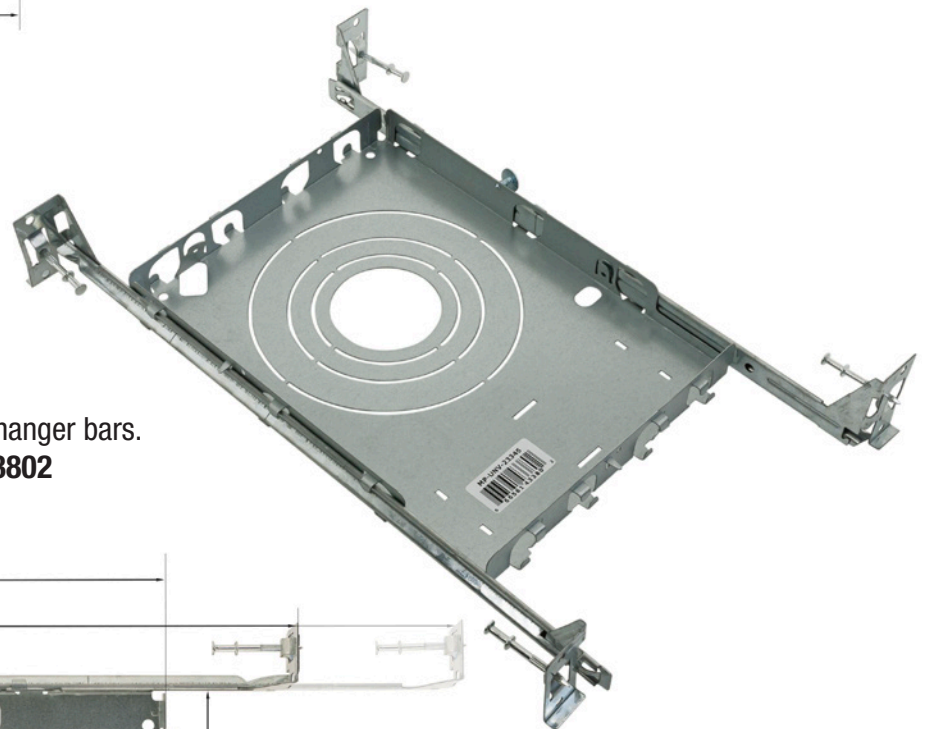

New Construction Universal Mounting Plate suitable for 2, 3, 3.5, and 5-inch sizes, with two hanger bars.
Model: **VBD-MP-UNV-23345** | SKU: **666561433802**