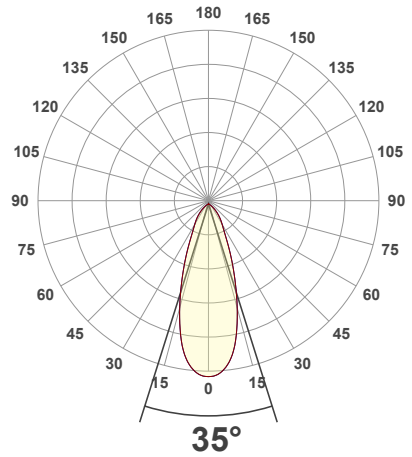

## VBD-TR5-W (Clear Lens)

Model No.	VBD-TR5-W-L
Input Voltage	12V DC
Wattage	5W
Body Colour	Metallic Silver
Available Trim Color	Silver • White • Black • Gold
Diffuser Material	Clear Lens
Fixture Material	Aluminum
Beam Angle	35°
Rendering Index	CRI>90
IP Rating	IP20 (Damp Location)
Dimensions	49mm x 28.5mm (1.93" x 1.12")

### Beam Details

### Beam Angle