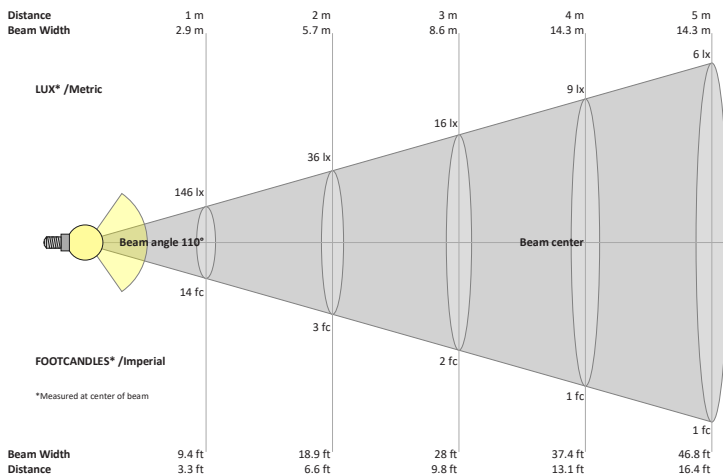

### VBD-TR5-W (Frosted Glass)

Model No.	VBD-TR5-W-FG
Input Voltage	12V DC
Wattage	5W
Body Colour	Metallic Silver
Available Trim Color	Silver • White • Black • Gold
Diffuser Material	Frosted Glass
Fixture Material	Aluminum
Beam Angle	110°
Rendering Index	CRI>90
IP Rating	IP20 (Damp Location)
Dimensions	49mm x 28.5mm (1.93" x 1.12")

#### Beam Details