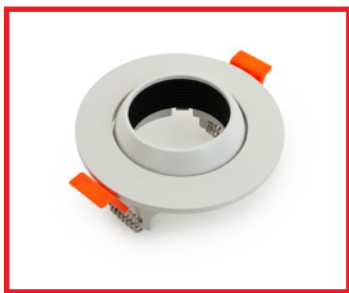

MODEL No. VBD-MTR-81W