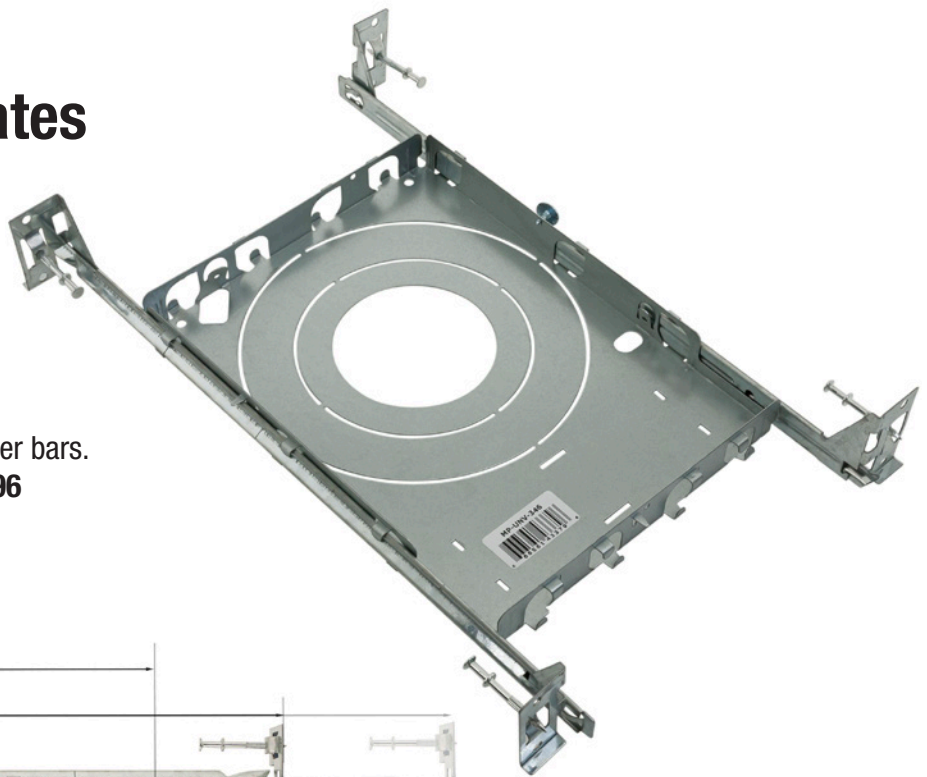

### Beam Details

# New Construction Universal Mounting Plates

*(Sold separately)*

New Construction Universal Mounting Plate suitable for 3, 4, and 6-inch sizes, with two hanger bars.  
Model: **VBD-MP-UNV-346** | SKU: **666561433796**