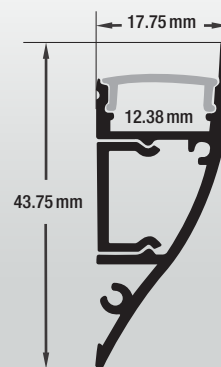

VEROBOARD®

Model: VBD-CH-M1B

Material:	Anodized Aluminum
Colour:	Black
Diffuser Type:	Frosted
Diffuser Material:	Polycarbonate (PC)
Channel Length:	2.4m (7.8ft), 3m (9.8ft)
Channel Width:	17.7mm (0.69in)
Channel Height:	43.7mm (1.72in)
Accessories Included:	1 Pair of End Caps

Job Name: _____

Distributor: _____

Type: _____

Model: VBD-CH-M1B

ACCESSORIES (Sold Separately)

Extra End Caps (2 Pair/bag)			
Model: VBD-ENCH-M1B SKU: 666561431143			

Available in Silver

ORDERING GUIDE

MODEL

VBD-CH-M1B

LENGTH

XXXX

2.4 Meter (7.8ft)
3Meter (9.8ft)

Full 3-meter (118 in) length LED Channel are limited to delivery within BC ONLY.