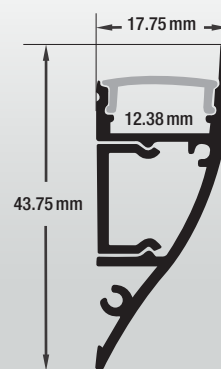

VEROBOARD®

Model: VBD-CH-M1B

Material:	Anodized Aluminum
Colour:	Black
Diffuser Type:	Frosted
Diffuser Material:	Polycarbonate (PC)
Channel Length:	2m (6.5ft), 2.4m (7.8ft), 3m (9.8ft)
Channel Width:	17.7mm (0.69in)
Channel Height:	43.7mm (1.72in)
Accessories Included:	1 Pair of End Caps

Job Name: _____

Distributor: _____

Type: _____

- VBD-CH-M1B (3 meters) **SKU: 666561431013**
- VBD-CH-M1B-2.4 (2.4 meters) **SKU: 666561432218**
- VBD-CH-M1B-2 (2 meters) **SKU: 666561432225**

Model: VBD-CH-M1B

ACCESSORIES (Sold Separately)

Extra End Caps (2 Pair/bag)			
Model: VBD-ENCH-M1B SKU: 666561431143			

Available in Silver

ORDERING GUIDE

MODEL

LENGTH

VBD-CH-M1B

Full 3-meter (9.8ft) length LED Channels are limited to delivery within BC ONLY.

- Leave Blank [3 meters (9.8ft)]
- 2.4 [2.4 meters (7.8ft)]
- 2 [2 meters (6.5ft)]