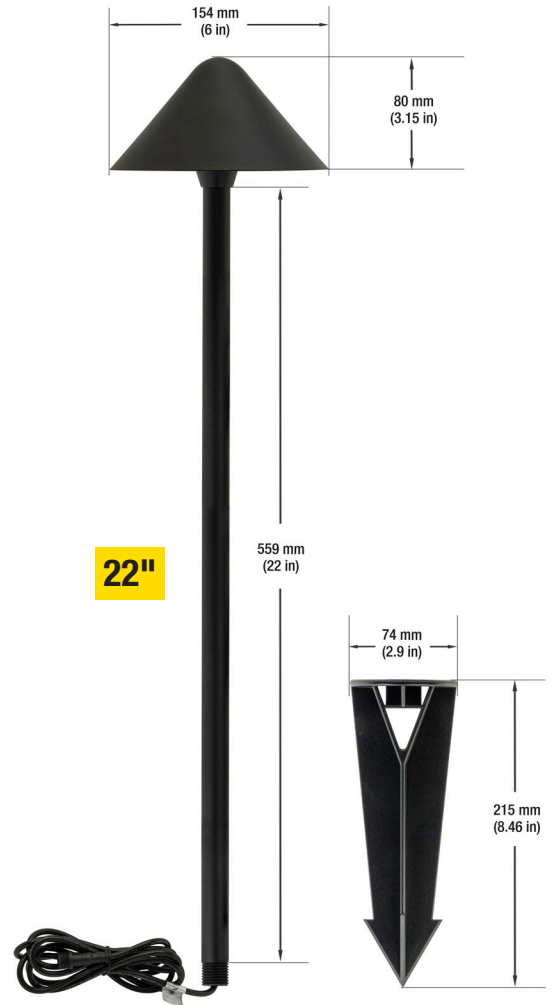

SKU: 666561430887

Accessories (Sold Separately)

Model: ALED-0-TC3
SKU: 666561430955

Model: ALED-0-E1
SKU: 666561430979

Model: ALED-0-E3
SKU: 666561430986

Model: ALED-0-E5
SKU: 666561430993

Model: ALED-0-H5S (6 output extension)
SKU: 666561430962

Model: ALED-0-E10
SKU: 666561431006

Model: 3W-2C-SC
SKU: 666561406288

3 Way Outdoor Screw Type Connector 2 Contact

Model: 2W-2C-SC
SKU: 666561406295

2 Way Outdoor Screw Type Connector 2 Contact

Model: 3W-JB-M686
SKU: 666561434182

Disclaimer:

The data and information contained in this specification sheet are subject to change without notice; the ratings supplied are provided based on the product manufacturer. The information contained in this specification sheet should not be considered a warranty, expressed or implied, including, but not limited to, a warranty of merchantability or fitness for a particular purpose. In no event shall Veroboard be liable for any incidental or consequential damages resulting from the use, misuse, or inability to use the product. This exclusion applies regardless of whether such damages are sought based on breach of warranty, breach of contract, negligence, strict liability in tort, or any other legal theory.