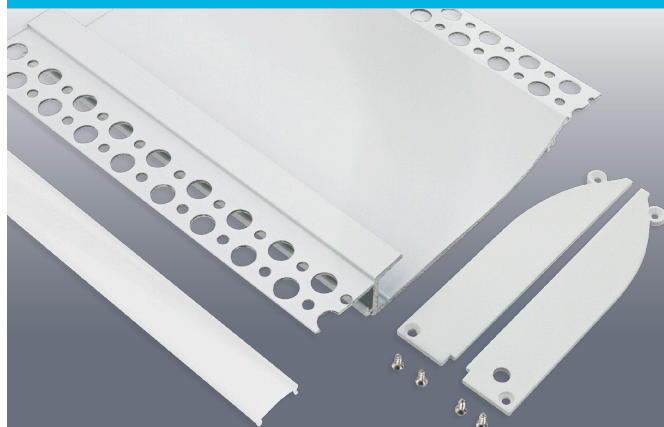

## Model: VBD-CH-D10

<b>Material:</b>	Anodized Aluminum
<b>Colour:</b>	Silver Grey
<b>Diffuser Type:</b>	Frosted
<b>Diffuser Material:</b>	Polycarbonate (PC)
<b>Channel Length:</b>	2m (6.5ft), 2.4m (7.8ft), 3m (9.8ft)
<b>Channel Width:</b>	19mm (0.74in)
<b>Channel Height:</b>	136mm (5.3in)
<b>Accessories Included:</b>	1 Pair of End Caps

Job Name: \_\_\_\_\_

Distributor: \_\_\_\_\_

Type: \_\_\_\_\_

VBD-CH-D10 (3 meters)	<b>SKU: 666561430023</b>
VBD-CH-D10-2.4 (2.4 meters)	<b>SKU: 666561431686</b>
VBD-CH-D10-2 (2 meters)	<b>SKU: 666561431693</b>

## Model: VBD-CH-D10