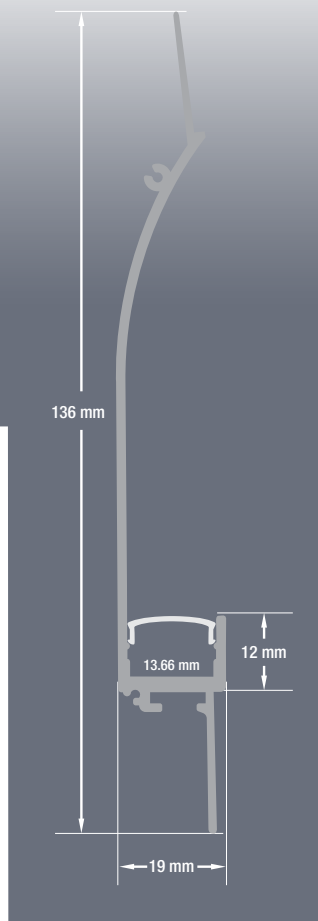

## Model: VBD-CH-D10

<b>Material:</b>	Anodized Aluminum
<b>Colour:</b>	Silver Grey
<b>Diffuser Type:</b>	Frosted
<b>Diffuser Material:</b>	Polycarbonate (PC)
<b>Channel Length:</b>	2m (6.5ft), 2.4m (7.8ft), 3m (9.8ft)
<b>Channel Width:</b>	19mm (0.74in)
<b>Channel Height:</b>	136mm (5.3in)
<b>Accessories Included:</b>	1 Pair of End Caps

Job Name: \_\_\_\_\_

Distributor: \_\_\_\_\_

Type: \_\_\_\_\_

VBD-CH-D10 (3 meters)	<b>SKU: 666561430023</b>
VBD-CH-D10-2.4 (2.4 meters)	<b>SKU: 666561431686</b>
VBD-CH-D10-2 (2 meters)	<b>SKU: 666561431693</b>

### ORDERING GUIDE

MODEL

LENGTH

VBD-CH-D10

-

Full 3-meter (9.8ft) length LED Channels are limited to delivery within BC ONLY.

Leave Blank [3 meters (9.8ft)]

2.4 [2.4 meters (7.8ft)]

2 [2 meters (6.5ft)]