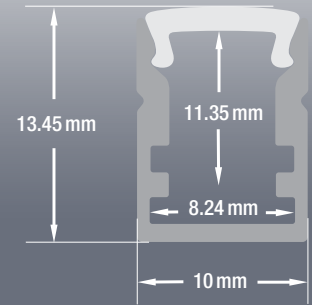

ACCESSORIES (Sold Separately)

Extra End Caps (4 Pair/bag)	Mounting Clips (6 PCs/bag)		
Model: VBD-ENCH-S9 SKU: 666561431112	Model: VBD-CLCH-S9 SKU: 666561431136		

ORDERING GUIDE

MODEL

VBD-CH-S9

LENGTH

XXXX

2.4 Meter (7.8ft)
3 Meter (9.8ft)

Full 3-meter (118 in) length LED Channel are limited to delivery within BC ONLY.