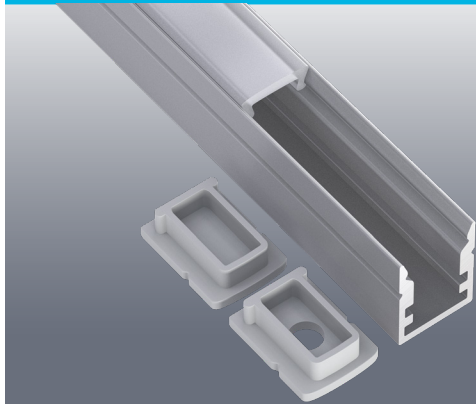

VEROBOARD®

Model: VBD-CH-S9

Material:	Anodized Aluminum
Colour:	Silver Grey
Diffuser Type:	Frosted
Diffuser Material:	Polycarbonate (PC)
Channel Length:	2.4m (7.8ft), 3m (9.8ft)
Channel Width:	13.45mm (0.52in)
Channel Height:	10mm (0.39in)
Accessories Included:	1Pair End Cap

Job Name: _____

Distributor: _____

Type: _____

Model: VBD-CH-S9

ACCESSORIES (Sold Separately)

Extra End Caps (4 Pair/bag)	Mounting Clips (6 PCs/bag)		
<p>Model: VBD-ENCH-S9 SKU: 666561431112</p>	<p>Model: VBD-CLCH-S9 SKU: 666561431136</p>		

ORDERING GUIDE

MODEL

VBD-CH-S9

LENGTH

XXXX

2.4 Meter (7.8ft)
3 Meter (9.8ft)

Full 3-meter (118 in) length LED Channel are limited to delivery within BC ONLY.

RECOMMENDED LED STRIP LIGHTS (Sold Separately)