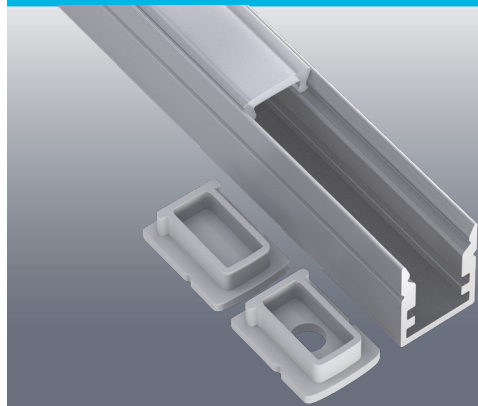

VEROBOARD®

Model: VBD-CH-S9

Material:	Anodized Aluminum
Colour:	Silver Grey
Diffuser Type:	Frosted
Diffuser Material:	Polycarbonate (PC)
Channel Length:	2m (6.5ft), 2.4m (7.8ft), 3m (9.8ft)
Channel Width:	13.45mm (0.52in)
Channel Height:	10mm (0.39in)
Accessories Included:	1Pair End Cap

Job Name: _____

Distributor: _____

Type: _____

VBD-CH-S9 (3 meters)	SKU: 666561429355
VBD-CH-S9-2.4 (2.4 meters)	SKU: 666561431495
VBD-CH-S9-2 (2 meters)	SKU: 666561431501

Model: VBD-CH-S9

ACCESSORIES (Sold Separately)

Extra End Caps (4 Pair/bag)	Mounting Clips (6 PCs/bag)		
<p>Model: VBD-ENCH-S9 SKU: 666561431112</p>	<p>Model: VBD-CLCH-S9 SKU: 666561431136</p>		

ORDERING GUIDE

MODEL

LENGTH

VBD-CH-S9

-

Full 3-meter (9.8ft) length LED Channels are limited to delivery within BC ONLY.