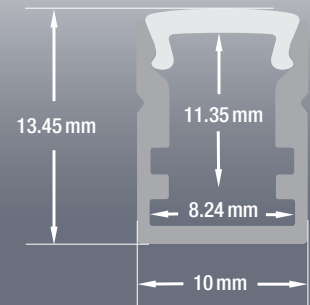

VEROBOARD®

Model: VBD-CH-S9

Material:	Anodized Aluminum
Colour:	Silver Grey
Diffuser Type:	Frosted
Diffuser Material:	Polycarbonate (PC)
Channel Length:	2m (6.5ft), 2.4m (7.8ft), 3m (9.8ft)
Channel Width:	13.45mm (0.52in)
Channel Height:	10mm (0.39in)
Accessories Included:	1Pair End Cap

Job Name: _____

Distributor: _____

Type: _____

VBD-CH-S9 (3 meters)	SKU: 666561429355
VBD-CH-S9-2.4 (2.4 meters)	SKU: 666561431495
VBD-CH-S9-2 (2 meters)	SKU: 666561431501

Model: VBD-CH-S9

ACCESSORIES (Sold Separately)

Extra End Caps (4 Pair/bag)	Mounting Clips (6 PCs/bag)		
<p>Model: VBD-ENCH-S9 SKU: 666561431112</p>	<p>Model: VBD-CLCH-S9 SKU: 666561431136</p>		

ORDERING GUIDE

MODEL

LENGTH

VBD-CH-S9

-

Full 3-meter (9.8ft) length LED Channels are limited to delivery within BC ONLY.