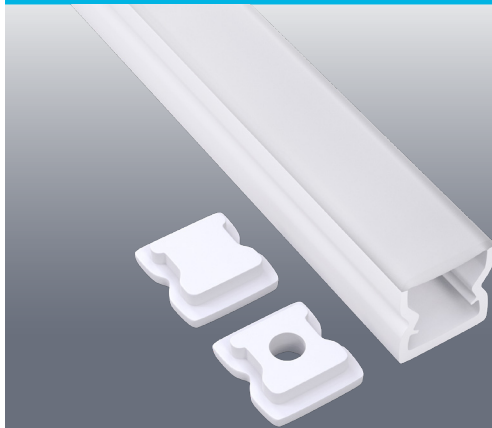

VEROBOARD®

Model: VBD-CH-S8

Material:	PMMA
Colour:	White
Diffuser Type:	Frosted
Channel Length:	2m (6.5ft), 2.4m (7.8ft), 3m (9.8ft)
Channel Width:	12.4mm (0.48in)
Channel Height:	12mm (0.47in)
Accessories Included:	1Pair End Cap

Job Name: _____

Distributor: _____

Type: _____

- VBD-CH-S8 (3 meters) **SKU: 666561429348**
- VBD-CH-S8-2.4 (2.4 meters) **SKU: 666561431471**
- VBD-CH-S8-2 (2 meters) **SKU: 666561431488**

Model: VBD-CH-S8

VBD-CH-S8

-

Full 3-meter (9.8ft) length LED Channels are limited to delivery within BC ONLY.

- Leave Blank [3 meters (9.8ft)]
- 2.4 [2.4 meters (7.8ft)]
- 2 [2 meters (6.5ft)]

RECOMMENDED LED STRIP LIGHTS (Sold Separately)