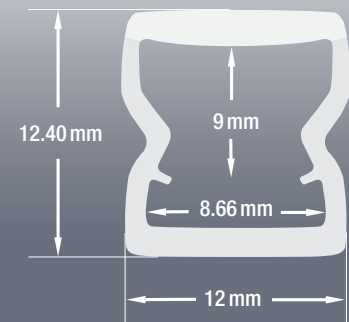

ACCESSORIES (Sold Separately)

Extra End Caps (4 Pair/bag)	Mounting Clips (6 PCs/bag)		
Model: VBD-ENCH-S8 SKU: 666561431105	Model: VBD-CLCH-S8 SKU: 666561431129		

ORDERING GUIDE

MODEL

LENGTH

VBD-CH-S8

-

Full 3-meter (9.8ft) length LED Channels are limited to delivery within BC ONLY.

- Leave Blank [3 meters (9.8ft)]
- 2.4 [2.4 meters (7.8ft)]
- 2 [2 meters (6.5ft)]