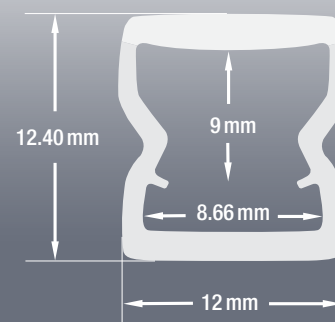

ACCESSORIES (Sold Separately)

Extra End Caps (4 Pair/bag)	Mounting Clips (6 PCs/bag)		
Model: VBD-ENCH-S8 SKU: 666561431105	Model: VBD-CLCH-S8 SKU: 666561431129		

ORDERING GUIDE

MODEL

VBD-CH-S8

LENGTH

XXXX

2.4 Meter (7.8ft)
3 Meter (9.8ft)

Full 3-meter (118 in) length LED Channel are limited to delivery within BC ONLY.