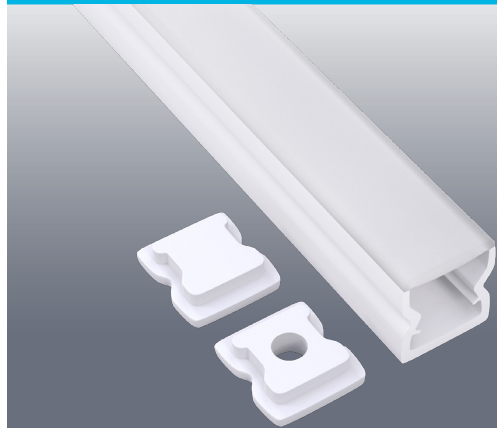

VEROBOARD®

Model: VBD-CH-S8

Material:	PMMA
Colour:	White
Diffuser Type:	Frosted
Channel Length:	2.4m (7.8ft), 3m (9.8ft)
Channel Width:	12.4mm (0.48in)
Channel Height:	12mm (0.47in)
Accessories Included:	1Pair End Cap

Job Name: _____

Distributor: _____

Type: _____

Model: VBD-CH-S8