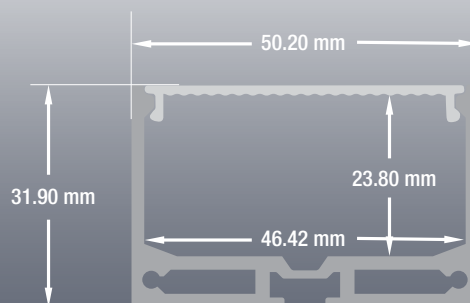

VEROBOARD®

Model: VBD-CH-RF6

Material:	Anodized Aluminum
Colour:	Silver Grey
Diffuser Type:	Frosted
Diffuser Material:	Polycarbonate (PC)
Channel Length:	2m (6.5ft), 2.4m (7.8ft), 3m (9.8ft)
Channel Width:	50.2mm (1.97in)
Channel Height:	31.9mm (1.25in)
Accessories Included:	1 Pair of End Caps

Job Name: _____

Distributor: _____

Type: _____

VBD-CH-RF6 (3 meters)	SKU: 666561429324
VBD-CH-RF6-2.4 (2.4 meters)	SKU: 666561431587
VBD-CH-RF6-2 (2 meters)	SKU: 666561423391

Model: VBD-CH-RF6

ACCESSORIES (Sold Separately)

Extra End Caps (1 Pair/bag)	Mounting Clips (4 PCs/bag)	Suspension Kit (1 Pair/bag)	
Model: VBD-ENCH-RF6 SKU: 666561426873	Model: VBD-CLCH-RF6 SKU: 666561429089	Model: VBD-AIRC-10F-ERWS SKU: 666561417468	

ORDERING GUIDE

MODEL

LENGTH

VBD-CH-RF6

Full 3-meter (9.8ft) length LED Channels are limited to delivery within BC ONLY.

Leave Blank [3 meters (9.8ft)]

2.4 [2.4 meters (7.8ft)]

2 [2 meters (6.5ft)]