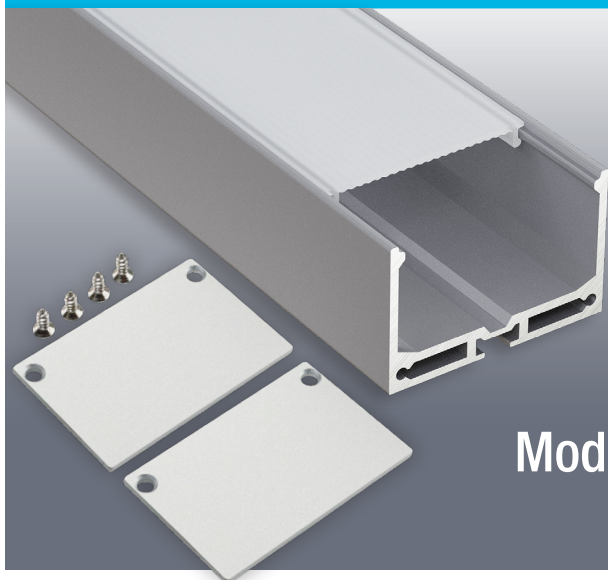

VEROBOARD®

Model: VBD-CH-RF6

Material:	Anodized Aluminum
Colour:	Silver Grey
Diffuser Type:	Frosted
Diffuser Material:	Polycarbonate (PC)
Channel Length:	2m (6.5ft), 2.4m (7.8ft), 3m (9.8ft)
Channel Width:	50.2mm (1.97in)
Channel Height:	31.9mm (1.25in)
Accessories Included:	1 Pair of End Caps

Job Name: _____

Distributor: _____

Type: _____

VBD-CH-RF6 (3 meters)	SKU: 666561429324
VBD-CH-RF6-2.4 (2.4 meters)	SKU: 666561431587
VBD-CH-RF6-2 (2 meters)	SKU: 666561423391

Model: VBD-CH-RF6

ACCESSORIES (Sold Separately)

ORDERING GUIDE

MODEL

LENGTH

VBD-CH-RF6

Full 3-meter (9.8ft) length LED Channels are limited to delivery within BC ONLY.

Leave Blank [3 meters (9.8ft)]

2.4 [2.4 meters (7.8ft)]

2 [2 meters (6.5ft)]