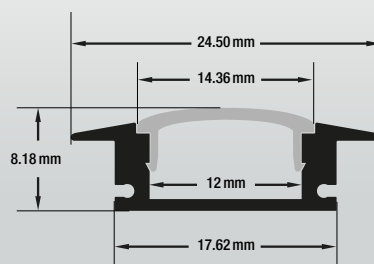

Model: VBD-CH-RS5B