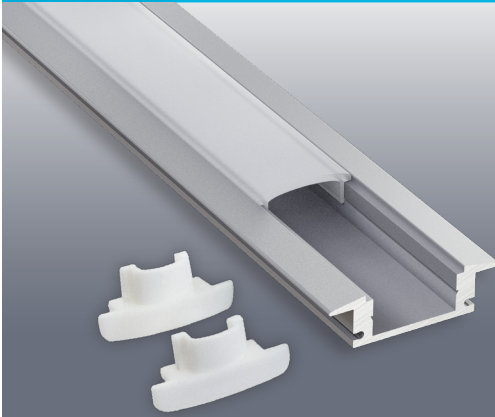

VEROBOARD®

Model: VBD-CH-RS5

Material:	Anodized Aluminum
Colour:	Silver Grey
Diffuser Type:	Frosted
Diffuser Material:	Polycarbonate (PC)
Channel Length:	2m (6.5ft), 2.4m (7.8ft), 3m (9.8ft)
Channel Width:	17.62mm (0.7in)
Channel Height:	8.18mm (0.32in)
Accessories Included:	1 Pair of End Caps

Job Name: _____

Distributor: _____

Type: _____

- VBD-CH-RS5** (3 meters) SKU: 666561428631
- VBD-CH-RS5-2.4** (2.4 meters) SKU: 666561431419
- VBD-CH-RS5-2** (2 meters) SKU: 666561431426

Model: VBD-CH-RS5

ACCESSORIES (Sold Separately)

Extra End Caps (4 Pair/bag)			
 Model: VBD-ENCH-RS5 SKU: 666561429140			

Available in Black

ORDERING GUIDE

MODEL **LENGTH**

VBD-CH-RS5 -

Full 3-meter (9.8ft) length LED Channels are limited to delivery within BC ONLY.