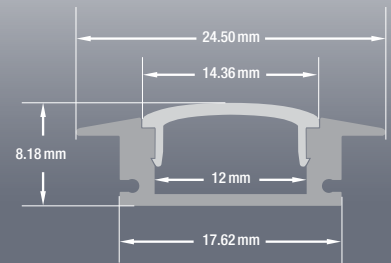

VEROBOARD®

Model: VBD-CH-RS5

Material:	Anodized Aluminum
Colour:	Silver Grey
Diffuser Type:	Frosted
Diffuser Material:	Polycarbonate (PC)
Channel Length:	2m (6.5ft), 2.4m (7.8ft), 3m (9.8ft)
Channel Width:	17.62mm (0.7in)
Channel Height:	8.18mm (0.32in)
Accessories Included:	1 Pair of End Caps

Job Name: _____

Distributor: _____

Type: _____

- VBD-CH-RS5** (3 meters) SKU: 666561428631
- VBD-CH-RS5-2.4** (2.4 meters) SKU: 666561431419
- VBD-CH-RS5-2** (2 meters) SKU: 666561431426

Model: VBD-CH-RS5

ACCESSORIES (Sold Separately)

Extra End Caps (4 Pair/bag)			
 Model: VBD-ENCH-RS5 SKU: 666561429140			

Available in Black

ORDERING GUIDE

MODEL **LENGTH**

VBD-CH-RS5 -

Full 3-meter (9.8ft) length LED Channels are limited to delivery within BC ONLY.