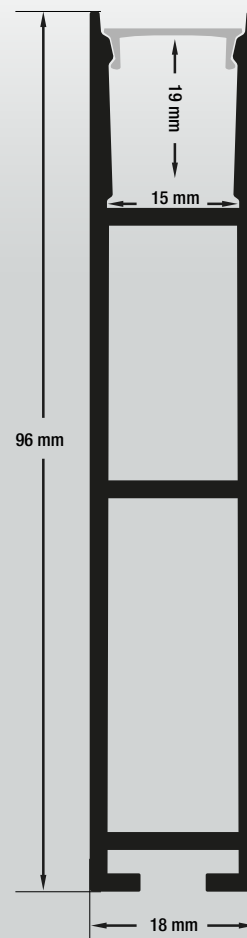

ACCESSORIES (Sold Separately)

Extra End Caps (1 Pair/bag)	Adjustable Aircraft Cables (1 Pair/bag)	
Model: VBD-ENCH-H3 SKU: 666561430122	Model: VBD-AIRC-6F-H3 SKU: 666561430016	

ORDERING GUIDE

MODEL

VBD-CH-H3

LENGTH

XXXX

2.4 Meter (7.8ft)
3 Meter (9.8ft)

Full 3-meter (118 in) length LED Channel are limited to delivery within BC ONLY.