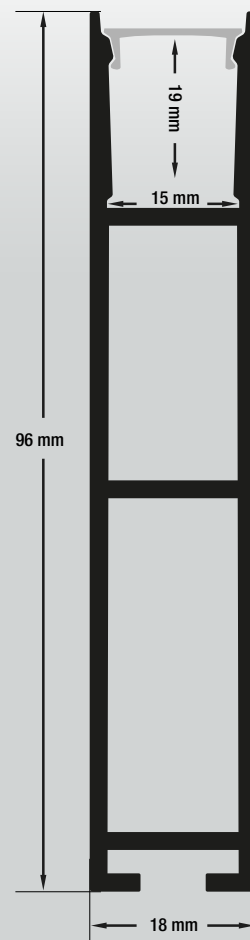

VEROBOARD®

Model: VBD-CH-H3

| | |
|------------------------------|--------------------------------------|
| Material: | Anodized Aluminum |
| Colour: | Silver Grey |
| Diffuser Type: | Frosted |
| Diffuser Material: | Polycarbonate (PC) |
| Channel Length: | 2m (6.5ft), 2.4m (7.8ft), 3m (9.8ft) |
| Channel Width: | 18mm (0.7in) |
| Channel Height: | 96mm (3.7in) |
| Accessories Included: | 1 Pair of End Cap |

Job Name: _____

Distributor: _____

Type: _____

- VBD-CH-H3 (3 meters) **SKU: 666561428594**
- VBD-CH-H3-2.4 (2.4 meters) **SKU: 666561431242**
- VBD-CH-H3-2 (2 meters) **SKU: 666561431259**

Model: VBD-CH-H3

ORDERING GUIDE

MODEL

LENGTH

VBD-CH-H3

Full 3-meter (9.8ft) length LED Channels are limited to delivery within BC ONLY.

Leave Blank [3 meters (9.8ft)]

2.4 [2.4 meters (7.8ft)]

2 [2 meters (6.5ft)]