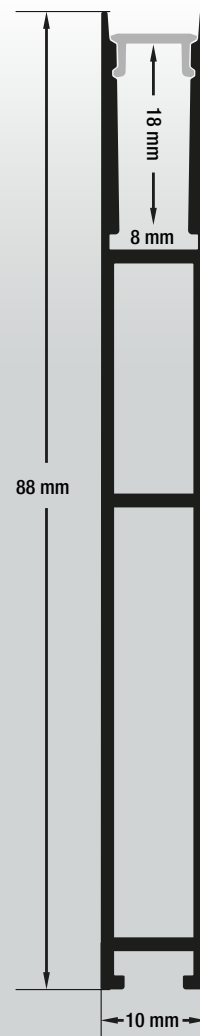

ACCESSORIES (Sold Separately)

Extra End Caps (1 Pair/bag)	Adjustable Aircraft Cables (1 Pair/bag)	
Model: VBD-ENCH-H2 SKU: 666561430115	Model: VBD-AIRC-6F-H1-2 SKU: 666561430009	

ORDERING GUIDE

MODEL

LENGTH

VBD-CH-H2

Full 3-meter (9.8ft) length LED Channels are limited to delivery within BC ONLY.

Leave Blank [3 meters (9.8ft)]

2.4 [2.4 meters (7.8ft)]

2 [2 meters (6.5ft)]