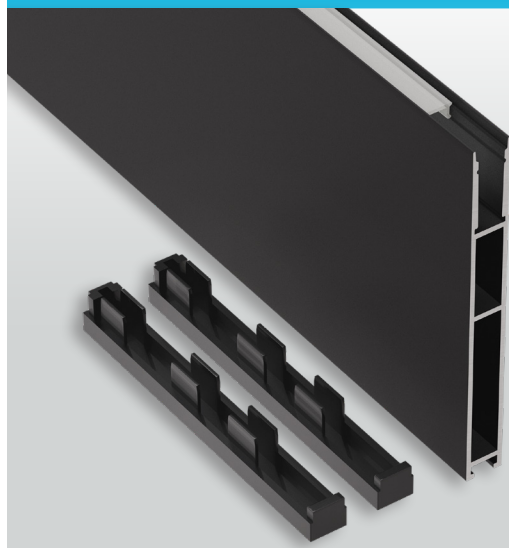

VEROBOARD®

Model: VBD-CH-H2

Material:	Anodized Aluminum
Colour:	Silver Grey
Diffuser Type:	Frosted
Diffuser Material:	Polycarbonate (PC)
Channel Length:	2m (6.5ft), 2.4m (7.8ft), 3m (9.8ft)
Channel Width:	10mm (0.4in)
Channel Height:	88mm (3.5in)
Accessories Included:	1 Pair of End Cap

Job Name: _____

Distributor: _____

Type: _____

VBD-CH-H2 (3 meters)

SKU: 666561428587

VBD-CH-H2-2.4 (2.4 meters)

SKU: 666561431228

VBD-CH-H2-2 (2 meters)

SKU: 666561431235

Model: VBD-CH-H2