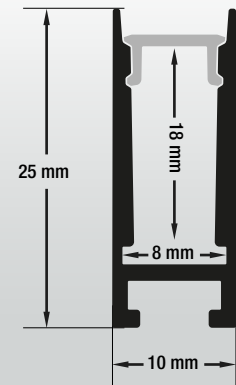

ACCESSORIES (Sold Separately)

Extra End Caps (1 Pair/bag)	Adjustable Aircraft Cables (1 Pair/bag)		
Model: VBD-ENCH-H1 SKU: 666561430108	Model: VBD-AIRC-6F-H1-2 SKU: 666561430009		

ORDERING GUIDE

MODEL

LENGTH

VBD-CH-H1

XXXX

2.4 Meter (7.8ft)
3 Meter (9.8ft)

Full 3-meter (118 in) length LED Channel are limited to delivery within BC ONLY.