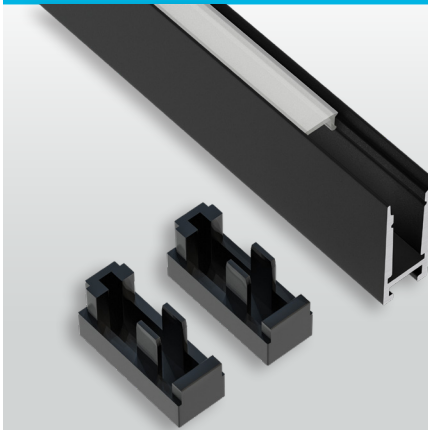

VEROBOARD®

Model: VBD-CH-H1

Material:	Anodized Aluminum
Colour:	Silver Grey
Diffuser Type:	Frosted
Diffuser Material:	Polycarbonate (PC)
Channel Length:	2.4m (7.8ft), 3m (9.8ft)
Channel Width:	10mm (0.7in)
Channel Height:	25mm (3.77in)
Accessories Included:	1 Pair of End Cap

Job Name: _____

Distributor: _____

Type: _____

SKU: 666561428570

Model: VBD-CH-H1