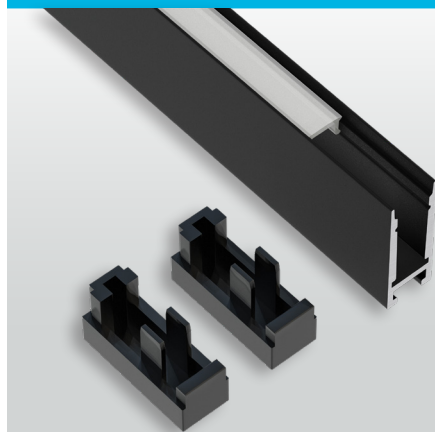

VEROBOARD®

Model: VBD-CH-H1

Material:	Anodized Aluminum
Colour:	Silver Grey
Diffuser Type:	Frosted
Diffuser Material:	Polycarbonate (PC)
Channel Length:	2m (6.5ft), 2.4m (7.8ft), 3m (9.8ft)
Channel Width:	10mm (0.7in)
Channel Height:	25mm (3.77in)
Accessories Included:	1 Pair of End Cap

Job Name: _____

Distributor: _____

Type: _____

- VBD-CH-H1 (3 meters) **SKU: 666561428570**
- VBD-CH-H1-2.4 (2.4 meters) **SKU: 666561431204**
- VBD-CH-H1-2 (2 meters) **SKU: 666561431211**

Model: VBD-CH-H1

MODEL

LENGTH

VBD-CH-H1

Full 3-meter (9.8ft) length LED Channels are limited to delivery within BC ONLY.

- Leave Blank [3 meters (9.8ft)]
- 2.4 [2.4 meters (7.8ft)]
- 2 [2 meters (6.5ft)]

RECOMMENDED LED STRIP LIGHTS (Sold Separately)