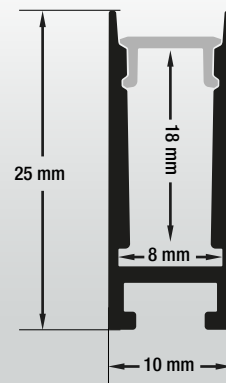

ACCESSORIES (Sold Separately)

Extra End Caps (1 Pair/bag)	Adjustable Aircraft Cables (1 Pair/bag)		
Model: VBD-ENCH-H1 SKU: 666561430108	Model: VBD-AIRC-6F-H1-2 SKU: 666561430009		

ORDERING GUIDE

MODEL

LENGTH

VBD-CH-H1

Full 3-meter (9.8ft) length LED Channels are limited to delivery within BC ONLY.

- Leave Blank [3 meters (9.8ft)]
- 2.4 [2.4 meters (7.8ft)]
- 2 [2 meters (6.5ft)]