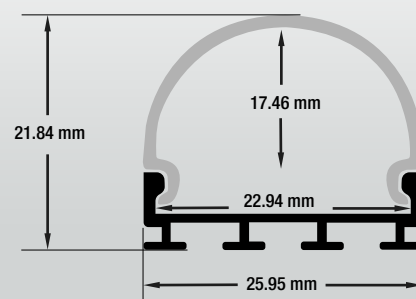

VEROBOARD®

Model: VBD-CH-R2B

Material:	Anodized Aluminum
Colour:	Black
Diffuser Type:	Frosted
Diffuser Material:	Polycarbonate (PC)
Channel Length:	2.4m (7.8ft), 3m (9.8ft)
Channel Width:	25.95mm (1in)
Channel Height:	21.84mm (0.85in)
Accessories Included:	1 Pair of End Caps

Job Name: _____

Distributor: _____

Type: _____

SKU: 666561428280

Model: VBD-CH-R2B

ACCESSORIES (Sold Separately)

Extra End Caps (4 Pair/bag)	Mounting Clips (6 PCs/bag)		
Model: VBD-ENCH-R2B SKU: 666561429171	Model: VBD-CLCH-R2B SKU: 666561427214		

Available in Silver Grey

ORDERING GUIDE

MODEL

VBD-CH-R2B

LENGTH

XXXX

2.4 Meter (7.8ft)
3 Meter (9.8ft)

Full 3-meter (118 in) length LED Channel are limited to delivery within BC ONLY.