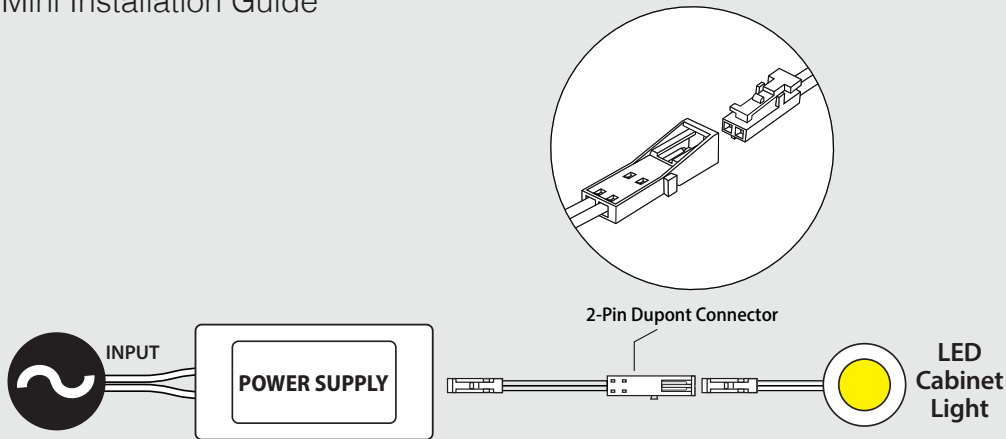

VEROBOARD[®]

2-PIN DUPONT MALE AND FEMALE CONNECTOR CABLE (1 METER)

Mini Installation Guide

Pitch: 2.5mm

Max Amp: 3A

Max Voltage: 250V

Wire Gauge: 22AWG