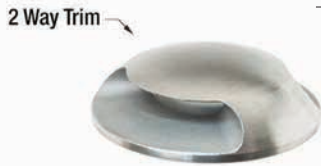

2 Way Outdoor
Screw Type Connector
2 Contact

ORDERING GUIDE

Example part number: **VBD-UL-1022-0300-A - 3000K - 1WAY**

Disclaimer:

The data and information contained in this specification sheet are subject to change without notice; the ratings supplied are provided based on the product manufacturer. The information contained in this specification sheet should not be considered a warranty, expressed or implied, including, but not limited to, a warranty of merchantability or fitness for a particular purpose. In no event shall Veroboard be liable for any incidental or consequential damages resulting from the use, misuse, or inability to use the product. This exclusion applies regardless of whether such damages are sought based on breach of warranty, breach of contract, negligence, strict liability in tort, or any other legal theory.

SKU: 666561424084

Model: Round & Flat Trim
SKU: 666561424091

Model: 1 Way Trim
SKU: 666561424107

Model: 2 Way Trim
SKU: 666561424114

Model: 4 Way Trim
SKU: 666561424121