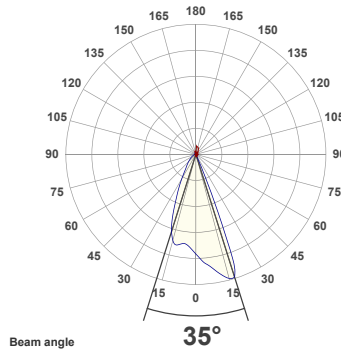

Model: 2 Way Trim
SKU: 666561424114