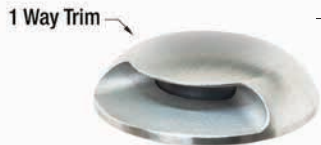

2 Way Outdoor
Screw Type Connector
2 Contact

ORDERING GUIDE

Example part number: **VBD-UL-1022-0300-A - 3000K - 1WAY**

Disclaimer:

The data and information contained in this specification sheet are subject to change without notice; the ratings supplied are provided based on the product manufacturer. The information contained in this specification sheet should not be considered a warranty, expressed or implied, including, but not limited to, a warranty of merchantability or fitness for a particular purpose. In no event shall Veroboard be liable for any incidental or consequential damages resulting from the use, misuse, or inability to use the product. This exclusion applies regardless of whether such damages are sought based on breach of warranty, breach of contract, negligence, strict liability in tort, or any other legal theory.

SKU: 666561424084

Model: Round & Flat Trim
SKU: 666561424091

Model: 1 Way Trim
SKU: 666561424107

Model: 2 Way Trim
SKU: 666561424114

Model: 4 Way Trim
SKU: 666561424121