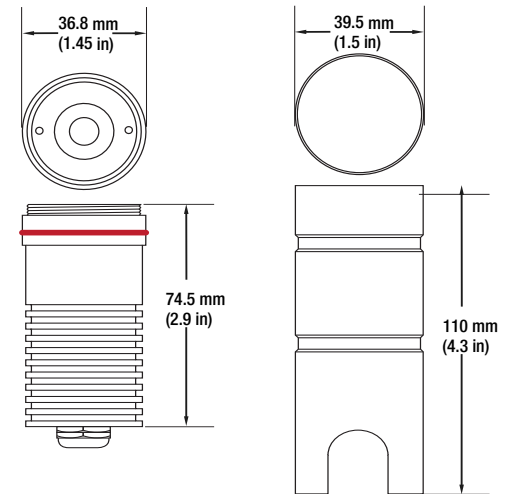

Job Name: _____

Distributor: _____

Type: _____

Accessories (Sold Separately)

Model: 3W-2C-SC
SKU: 666561406288

Model: 2W-2C-SC
SKU: 666561406295

Model: 3W-JB-M686
SKU: 666561434182

3 Way Outdoor
Screw Type Connector
2 Contact

2 Way Outdoor
Screw Type Connector
2 Contact