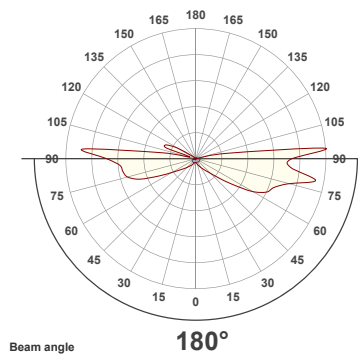

VEROBOARD®

VBD-UL-1022-0300-A In-Ground Light 12-24V 3W 3000K (Warm White)

SPECIFICATIONS

Model No.	VBD-UL-1022-0300-A-XX
Voltage	12-24V AC
Wattage	3W
Color Temperature	3000K (Warm White)
Brightness	240-300 Lumens
Material	315 Stainless Steel
Bulb Type	Integrated LED
Available Trim Color (Sold Separately)	1Way Trim 2Way Trim 4Way Trim Flat Trim
Engine Dimensions	Ø36.8mm (1.45") H 74.5mm (2.9")
Housing Dimensions	Ø39.5mm (1.5") H 110mm (4.3")
Cable Size	Length 100cm (39.3") Ø7.7mm (0.3") 18AWG FT2
Certification	ETL / CE

SKU: 666561424084

Model: Round & Flat Trim
SKU: 666561424091

Model: 1 Way Trim
SKU: 666561424107

Model: 2 Way Trim
SKU: 666561424114

Model: 4 Way Trim
SKU: 666561424121