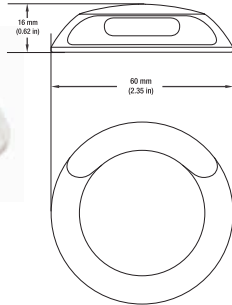

VEROBOARD®

VBD-UL-1022-0300-A In-Ground Light 12-24V 3W 3000K (Warm White)

SPECIFICATIONS

Model No.	VBD-UL-1022-0300-A-XX
Voltage	12-24V AC
Wattage	3W
Color Temperature	3000K (Warm White)
Brightness	240-300 Lumens
Material	315 Stainless Steel
Bulb Type	Integrated LED
Available Trim Color (Sold Separately)	1Way Trim 2Way Trim 4Way Trim Flat Trim
Engine Dimensions	Ø36.8mm (1.45") H 74.5mm (2.9")
Housing Dimensions	Ø39.5mm (1.5") H 110mm (4.3")
Cable Size	Length 100cm (39.3") Ø7.7mm (0.3") 18AWG FT2
Certification	ETL / CE

2 Way Outdoor
Screw Type Connector
2 Contact

ORDERING GUIDE

Example part number: **VBD-UL-1022-0300-A - 3000K - 1WAY**

Disclaimer:

The data and information contained in this specification sheet are subject to change without notice; the ratings supplied are provided based on the product manufacturer. The information contained in this specification sheet should not be considered a warranty, expressed or implied, including, but not limited to, a warranty of merchantability or fitness for a particular purpose. In no event shall Veroboard be liable for any incidental or consequential damages resulting from the use, misuse, or inability to use the product. This exclusion applies regardless of whether such damages are sought based on breach of warranty, breach of contract, negligence, strict liability in tort, or any other legal theory.

SKU: 666561424084

Model: Round & Flat Trim
SKU: 666561424091

Model: 1 Way Trim
SKU: 666561424107

Model: 2 Way Trim
SKU: 666561424114

Model: 4 Way Trim
SKU: 666561424121