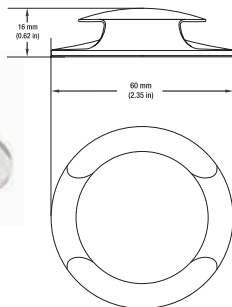

VEROBOARD®

VBD-UL-1022-0300-A In-Ground Light 12-24V 3W 3000K (Warm White)

SPECIFICATIONS

Model No.	VBD-UL-1022-0300-A-XX
Voltage	12-24V AC
Wattage	3W
Color Temperature	3000K (Warm White)
Brightness	240-300 Lumens
Material	315 Stainless Steel
Bulb Type	Integrated LED
Available Trim Color (Sold Separately)	1Way Trim 2Way Trim 4Way Trim Flat Trim
Engine Dimensions	Ø36.8mm (1.45") H 74.5mm (2.9")
Housing Dimensions	Ø39.5mm (1.5") H 110mm (4.3")
Cable Size	Length 100cm (39.3") Ø7.7mm (0.3") 18AWG FT2
Certification	ETL / CE

2 Way Outdoor
Screw Type Connector
2 Contact

ORDERING GUIDE

Example part number: **VBD-UL-1022-0300-A - 3000K - 1WAY**

Disclaimer:

The data and information contained in this specification sheet are subject to change without notice; the ratings supplied are provided based on the product manufacturer. The information contained in this specification sheet should not be considered a warranty, expressed or implied, including, but not limited to, a warranty of merchantability or fitness for a particular purpose. In no event shall Veroboard be liable for any incidental or consequential damages resulting from the use, misuse, or inability to use the product. This exclusion applies regardless of whether such damages are sought based on breach of warranty, breach of contract, negligence, strict liability in tort, or any other legal theory.

SKU: 666561424084

Model: Round & Flat Trim
SKU: 666561424091

Model: 1 Way Trim
SKU: 666561424107

Model: 2 Way Trim
SKU: 666561424114

Model: 4 Way Trim
SKU: 666561424121