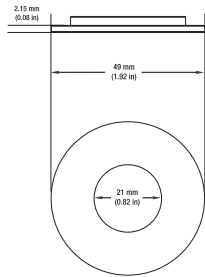

VEROBOARD®

VBD-UL-1022-0300-A In-Ground Light 12-24V 3W 3000K (Warm White)

SPECIFICATIONS

Model No.	VBD-UL-1022-0300-A-XX
Voltage	12-24V AC
Wattage	3W
Color Temperature	3000K (Warm White)
Brightness	240-300 Lumens
Material	315 Stainless Steel
Bulb Type	Integrated LED
Available Trim Color (Sold Separately)	1Way Trim 2Way Trim 4Way Trim Flat Trim
Engine Dimensions	Ø36.8mm (1.45") H 74.5mm (2.9")
Housing Dimensions	Ø39.5mm (1.5") H 110mm (4.3")
Cable Size	Length 100cm (39.3") Ø7.7mm (0.3") 18AWG FT2
Certification	ETL / CE

2 Way Outdoor
Screw Type Connector
2 Contact

ORDERING GUIDE

Example part number: **VBD-UL-1022-0300-A - 3000K - 1WAY**

Disclaimer:

The data and information contained in this specification sheet are subject to change without notice; the ratings supplied are provided based on the product manufacturer. The information contained in this specification sheet should not be considered a warranty, expressed or implied, including, but not limited to, a warranty of merchantability or fitness for a particular purpose. In no event shall Veroboard be liable for any incidental or consequential damages resulting from the use, misuse, or inability to use the product. This exclusion applies regardless of whether such damages are sought based on breach of warranty, breach of contract, negligence, strict liability in tort, or any other legal theory.

SKU: 666561424084

Model: Round & Flat Trim
SKU: 666561424091

Model: 1 Way Trim
SKU: 666561424107

Model: 2 Way Trim
SKU: 666561424114

Model: 4 Way Trim
SKU: 666561424121