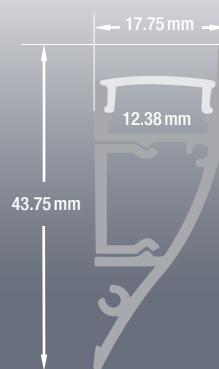

VEROBOARD®

Model: VBD-CH-M1

Material:	Anodized Aluminum
Colour:	Silver Grey
Diffuser Type:	Frosted
Diffuser Material:	Polycarbonate (PC)
Channel Length:	2m (6.5ft), 2.4m (7.8ft), 3m (9.8ft)
Channel Width:	17.7mm (0.69in)
Channel Height:	43.7mm (1.72in)
Accessories Included:	1 Pair of End Caps

Job Name: _____

Distributor: _____

Type: _____

- VBD-CH-M1 (3 meters) **SKU: 666561423773**
- VBD-CH-M1-2.4 (2.4 meters) **SKU: 666561432065**
- VBD-CH-M1-2 (2 meters) **SKU: 666561434144**

Model: VBD-CH-M1

ACCESSORIES (Sold Separately)

Extra End Caps (2 Pair/bag)			
Model: VBD-ENCH-M1 SKU: 666561426910			

Available in Black

ORDERING GUIDE

MODEL

LENGTH

VBD-CH-M1

Full 3-meter (9.8ft) length LED Channels are limited to delivery within BC ONLY.

Leave Blank [3 meters (9.8ft)]

2.4 [2.4 meters (7.8ft)]

2 [2 meters (6.5ft)]