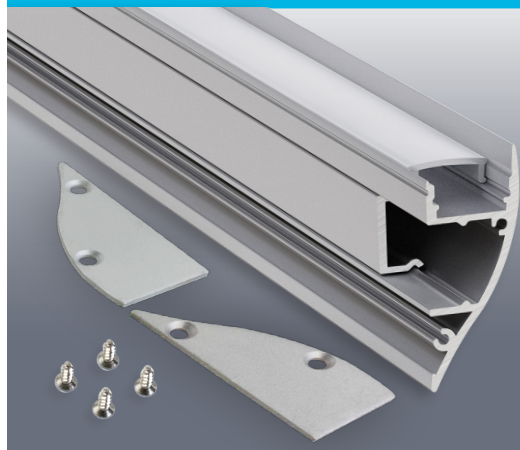

VEROBOARD®

Model: VBD-CH-M1

Material:	Anodized Aluminum
Colour:	Silver Grey
Diffuser Type:	Frosted
Diffuser Material:	Polycarbonate (PC)
Channel Length:	2m (6.5ft), 2.4m (7.8ft), 3m (9.8ft)
Channel Width:	17.7mm (0.69in)
Channel Height:	43.7mm (1.72in)
Accessories Included:	1 Pair of End Caps

Job Name: _____

Distributor: _____

Type: _____

- VBD-CH-M1 (3 meters) **SKU: 666561423773**
- VBD-CH-M1-2.4 (2.4 meters) **SKU: 666561432065**
- VBD-CH-M1-2 (2 meters) **SKU: 666561434144**

Model: VBD-CH-M1

ACCESSORIES (Sold Separately)

Extra End Caps (2 Pair/bag)			
<p>Model: VBD-ENCH-M1 SKU: 666561426910</p>			

Available in Black

Model: VBD-CH-M1B
SKU: 666561431013

ORDERING GUIDE

MODEL

LENGTH

VBD-CH-M1

Full 3-meter (9.8ft) length LED Channels are limited to delivery within BC ONLY.

Leave Blank [3 meters (9.8ft)]

2.4 [2.4 meters (7.8ft)]

2 [2 meters (6.5ft)]

RECOMMENDED LED STRIP LIGHTS (Sold Separately)