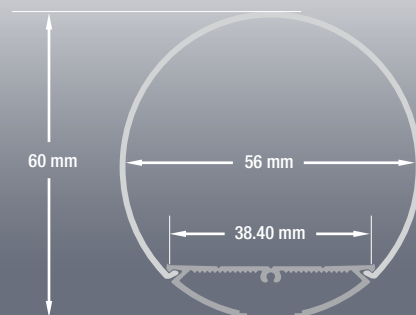

Model: VBD-CH-R3

ACCESSORIES (Sold Separately)

Extra End Caps (1 Pair/bag)	Suspension Kit (1 Pair/bag)		
Model: VBD-ENCH-R3 SKU: 666561426941	Model: VBD-AIRC-3F-R3 SKU: 666561431044		

ORDERING GUIDE

MODEL

LENGTH

VBD-CH-R3

-

Full 3-meter (9.8ft) length LED Channels are limited to delivery within BC ONLY.

- Leave Blank [3 meters (9.8ft)]
- 2.4 [2.4 meters (7.8ft)]
- 2 [2 meters (6.5ft)]