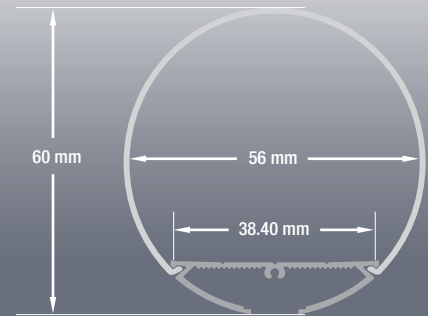

Model:
VBD-CH-R3

ACCESSORIES (Sold Separately)

Extra End Caps (1 Pair/bag)	Suspension Kit (1 Pair/bag)		
Model: VBD-ENCH-R3 SKU: 666561426941	Model: VBD-AIRC-3F-R3 SKU: 666561431044		

ORDERING GUIDE

MODEL

LENGTH

VBD-CH-R3

-

Full 3-meter (9.8ft) length LED Channels are limited to delivery within BC ONLY.

Leave Blank [3 meters (9.8ft)]

2.4 [2.4 meters (7.8ft)]

2 [2 meters (6.5ft)]