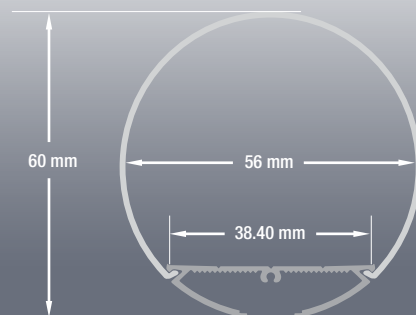

Model: VBD-CH-R3

ACCESSORIES (Sold Separately)

Extra End Caps (1 Pair/bag)	Suspension Kit (1 Pair/bag)		
Model: VBD-ENCH-R3 SKU: 666561426941	Model: VBD-AIRC-3F-R3 SKU: 666561431044		

ORDERING GUIDE

MODEL

LENGTH

VBD-CH-R3

XXXX

2.4 Meter (7.8ft)
3 Meter (9.8ft)

Full 3-meter (118 in) length LED Channel are limited to delivery within BC ONLY.