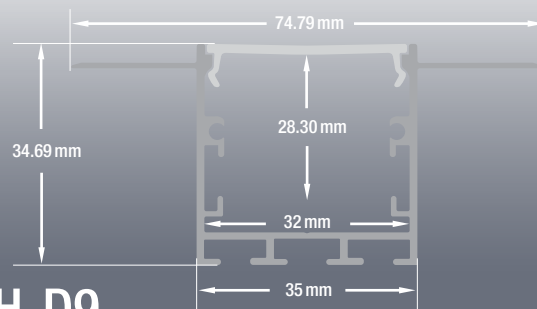

VEROBOARD®

Model: VBD-CH-D9

Material:	Anodized Aluminum
Colour:	Silver Grey
Diffuser Type:	Frosted
Diffuser Material:	Polycarbonate (PC)
Channel Length:	2m (6.5ft), 2.4m (7.8ft), 3m (9.8ft)
Channel Width:	35mm (1.37in)
Channel Height:	34.7mm (1.36in)
Accessories Included:	1 Pair of End Caps

Job Name: _____

Distributor: _____

Type: _____

VBD-CH-D9 (3 meters)

SKU: 666561423728

VBD-CH-D9-2.4 (2.4 meters)

SKU: 666561431662

VBD-CH-D9-2 (2 meters)

SKU: 666561431679

Model: VBD-CH-D9

ACCESSORIES (Sold Separately)

Extra End Caps (1 Pair/bag)			
Model: VBD-ENCH-D9 SKU: 666561427160			

ORDERING GUIDE

MODEL

LENGTH

VBD-CH-D9

-

Full 3-meter (9.8ft) length LED Channels are limited to delivery within BC ONLY.

Leave Blank [3 meters (9.8ft)]

2.4 [2.4 meters (7.8ft)]

2 [2 meters (6.5ft)]