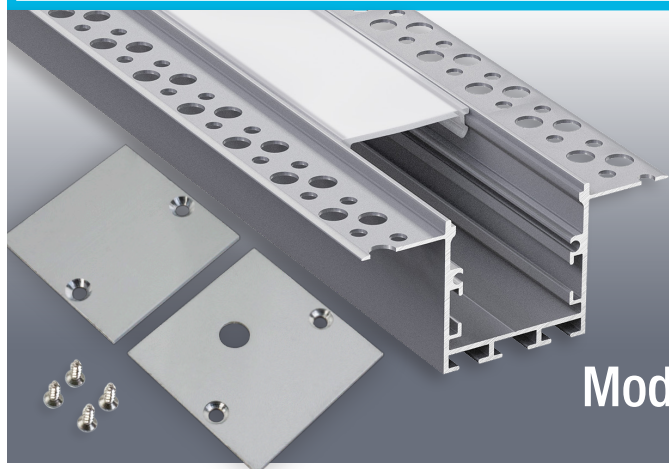

VEROBOARD®

Model: VBD-CH-D9

Material:	Anodized Aluminum
Colour:	Silver Grey
Diffuser Type:	Frosted
Diffuser Material:	Polycarbonate (PC)
Channel Length:	2m (6.5ft), 2.4m (7.8ft), 3m (9.8ft)
Channel Width:	35mm (1.37in)
Channel Height:	34.7mm (1.36in)
Accessories Included:	1 Pair of End Caps

Job Name: _____

Distributor: _____

Type: _____

VBD-CH-D9 (3 meters)

SKU: 666561423728

VBD-CH-D9-2.4 (2.4 meters)

SKU: 666561431662

VBD-CH-D9-2 (2 meters)

SKU: 666561431679

Model: VBD-CH-D9

ACCESSORIES (Sold Separately)

Extra End Caps (1 Pair/bag)			
<p>Model: VBD-ENCH-D9 SKU: 666561427160</p>			

ORDERING GUIDE

MODEL

LENGTH

VBD-CH-D9

-

Full 3-meter (9.8ft) length LED Channels are limited to delivery within BC ONLY.

Leave Blank [3 meters (9.8ft)]

2.4 [2.4 meters (7.8ft)]

2 [2 meters (6.5ft)]

RECOMMENDED LED STRIP LIGHTS (Sold Separately)