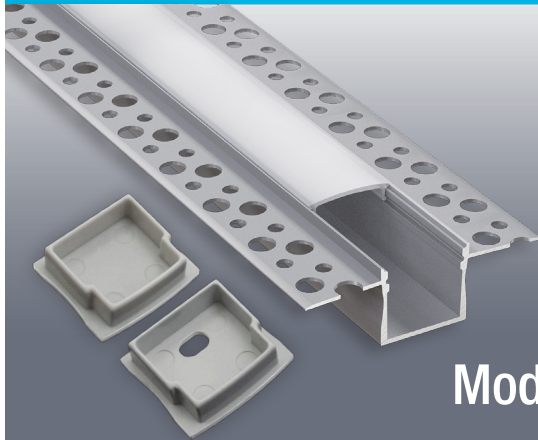

## Model: VBD-CH-D8

<b>Material:</b>	Anodized Aluminum
<b>Colour:</b>	Silver Grey
<b>Diffuser Type:</b>	Frosted
<b>Diffuser Material:</b>	Polycarbonate (PC)
<b>Channel Length:</b>	2m (6.5ft), 2.4m (7.8ft), 3m (9.8ft)
<b>Channel Width:</b>	24mm (0.94in)
<b>Channel Height:</b>	21.35mm (0.84in)
<b>Accessories Included:</b>	1 Pair of End Caps

Job Name: \_\_\_\_\_

Distributor: \_\_\_\_\_

Type: \_\_\_\_\_

- VBD-CH-D8 (3 meters) **SKU: 666561423711**
- VBD-CH-D8-2.4 (2.4 meters) **SKU: 666561431839**
- VBD-CH-D8-2 (2 meters) **SKU: 666561431655**