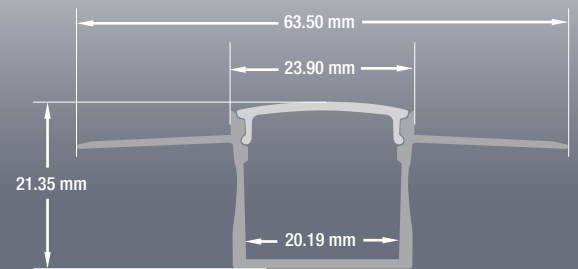

Model: VBD-CH-D8

ACCESSORIES (Sold Separately)

Extra End Caps (1 Pair/bag)			
Model: VBD-ENCH-D8 SKU: 666561427153			

ORDERING GUIDE

MODEL

LENGTH

VBD-CH-D8

-

Full 3-meter (9.8ft) length LED Channels are limited to delivery within BC ONLY.

Leave Blank [3 meters (9.8ft)]

2.4 [2.4 meters (7.8ft)]

2 [2 meters (6.5ft)]