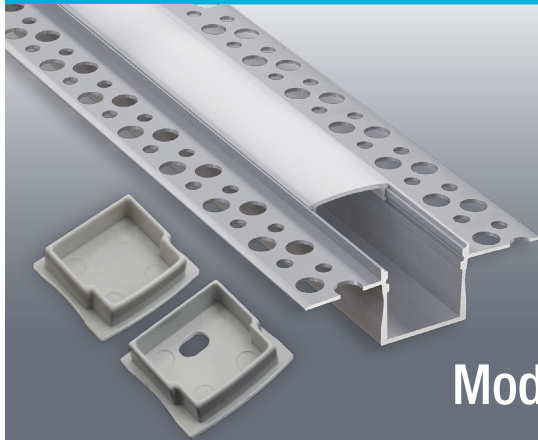

## Model: VBD-CH-D8

|                              |                                      |
|------------------------------|--------------------------------------|
| <b>Material:</b>             | Anodized Aluminum                    |
| <b>Colour:</b>               | Silver Grey                          |
| <b>Diffuser Type:</b>        | Frosted                              |
| <b>Diffuser Material:</b>    | Polycarbonate (PC)                   |
| <b>Channel Length:</b>       | 2m (6.5ft), 2.4m (7.8ft), 3m (9.8ft) |
| <b>Channel Width:</b>        | 24mm (0.94in)                        |
| <b>Channel Height:</b>       | 21.35mm (0.84in)                     |
| <b>Accessories Included:</b> | 1 Pair of End Caps                   |

Job Name: \_\_\_\_\_

Distributor: \_\_\_\_\_

Type: \_\_\_\_\_

- VBD-CH-D8 (3 meters) **SKU: 666561423711**
- VBD-CH-D8-2.4 (2.4 meters) **SKU: 666561431839**
- VBD-CH-D8-2 (2 meters) **SKU: 666561431655**