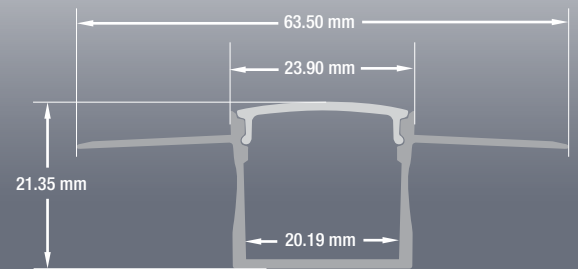

Model: VBD-CH-D8

ACCESSORIES (Sold Separately)

Extra End Caps (1 Pair/bag)			
Model: VBD-ENCH-D8 SKU: 666561427153			

ORDERING GUIDE

MODEL

LENGTH

VBD-CH-D8

Full 3-meter (9.8ft) length LED Channels are limited to delivery within BC ONLY.

Leave Blank [3 meters (9.8ft)]

2.4 [2.4 meters (7.8ft)]

2 [2 meters (6.5ft)]