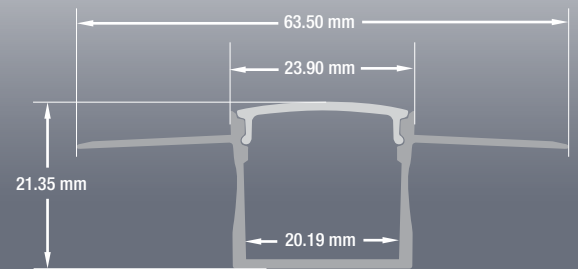

Model: VBD-CH-D8

ACCESSORIES (Sold Separately)

Extra End Caps (1 Pair/bag)			
Model: VBD-ENCH-D8 SKU: 666561427153			

ORDERING GUIDE

MODEL

LENGTH

VBD-CH-D8

-

XXXX

2.4 Meter (7.8ft)
3 Meter (9.8ft)

Full 3-meter (118 in) length LED Channel are limited to delivery within BC ONLY.