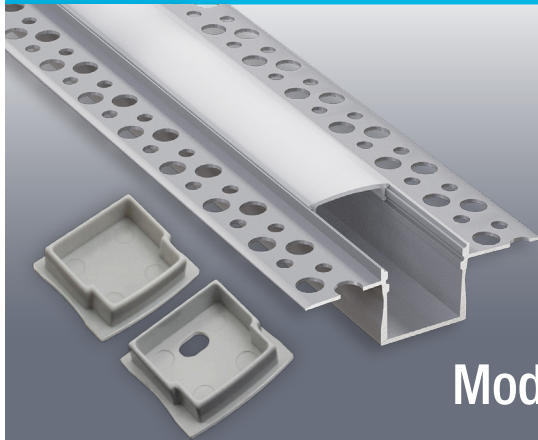

VEROBOARD®

Model: VBD-CH-D8

Material:	Anodized Aluminum
Colour:	Silver Grey
Diffuser Type:	Frosted
Diffuser Material:	Polycarbonate (PC)
Channel Length:	2.4m (7.8ft), 3m (9.8ft)
Channel Width:	24mm (0.94in)
Channel Height:	21.35mm (0.84in)
Accessories Included:	1 Pair of End Caps

Job Name: _____

Distributor: _____

Type: _____

Model: VBD-CH-D8