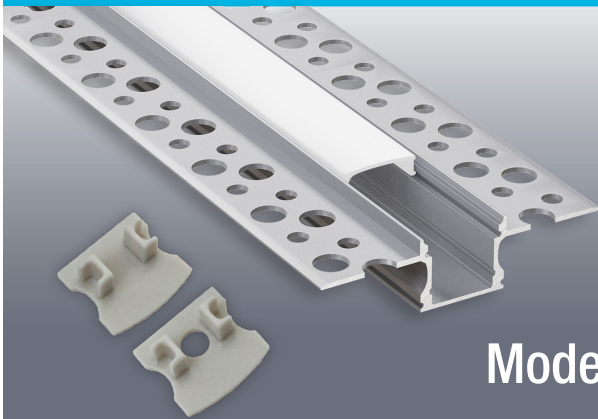

VEROBOARD®

Model: VBD-CH-D7

Material:	Anodized Aluminum
Colour:	Silver Grey
Diffuser Type:	Frosted
Diffuser Material:	Opal
Channel Length:	2m (6.5ft), 2.4m (7.8ft), 3m (9.8ft)
Channel Width:	17.92mm (0.7in)
Channel Height:	15.16mm (0.6in)
Accessories Included:	1 Pair of End Caps

Job Name: _____

Distributor: _____

Type: _____

- VBD-CH-D7 (3 meters) **SKU: 666561423704**
- VBD-CH-D7-2.4 (2.4 meters) **SKU: 666561432195**
- VBD-CH-D7-2 (2 meters) **SKU: 666561432201**

Model: VBD-CH-D7

ACCESSORIES (Sold Separately)

Extra End Caps (1 Pair/bag)			
<p>Model: VBD-ENCH-D7 SKU: 666561427146</p>			

ORDERING GUIDE

MODEL

LENGTH

VBD-CH-D7

-

Full 3-meter (9.8ft) length LED Channels are limited to delivery within BC ONLY.