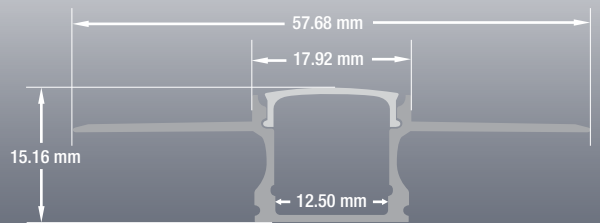

VEROBOARD®

Model: VBD-CH-D7

Material:	Anodized Aluminum
Colour:	Silver Grey
Diffuser Type:	Frosted
Diffuser Material:	Opal
Channel Length:	2m (6.5ft), 2.4m (7.8ft), 3m (9.8ft)
Channel Width:	17.92mm (0.7in)
Channel Height:	15.16mm (0.6in)
Accessories Included:	1 Pair of End Caps

Job Name: _____

Distributor: _____

Type: _____

- VBD-CH-D7 (3 meters) **SKU: 666561423704**
- VBD-CH-D7-2.4 (2.4 meters) **SKU: 666561432195**
- VBD-CH-D7-2 (2 meters) **SKU: 666561432201**

Model: VBD-CH-D7

ACCESSORIES (Sold Separately)

Extra End Caps (1 Pair/bag)			
<p>Model: VBD-ENCH-D7 SKU: 666561427146</p>			

ORDERING GUIDE

MODEL

LENGTH

VBD-CH-D7

-

Full 3-meter (9.8ft) length LED Channels are limited to delivery within BC ONLY.