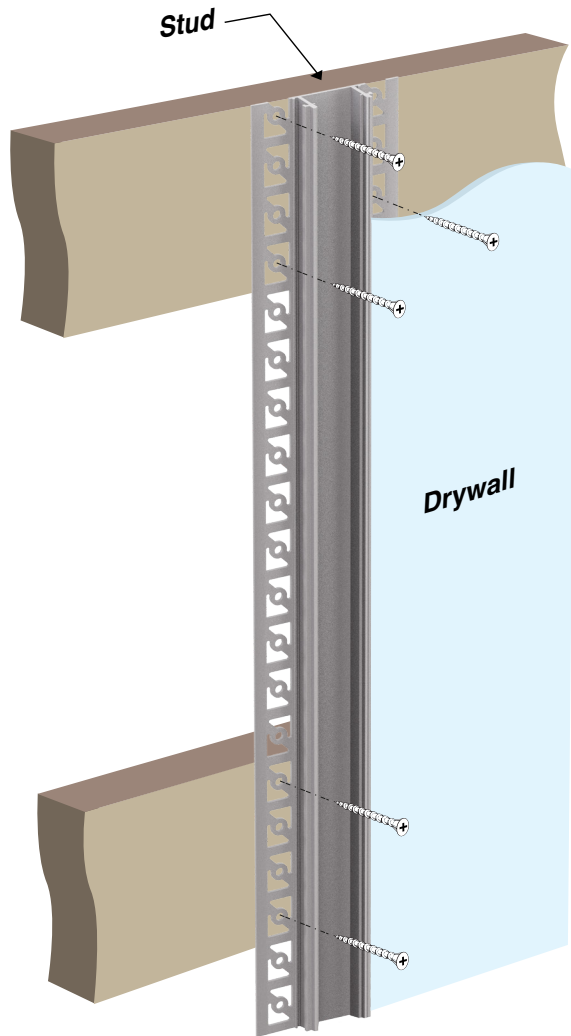

Drywall (Plaster-In) Strip Channel

Model: VBD-CH-D6

Dimensions

Width: 52.3 mm (2.0 in)
Depth: 13.58 mm (0.53 in)

SKU: 666561423698

1

2