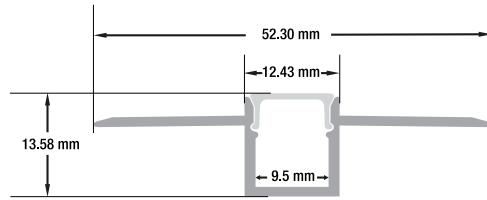

Drywall (Plaster-In) Strip Channel

Model: VBD-CH-D6

Dimensions

Width: 52.3 mm (2.0 in)
Depth: 13.58 mm (0.53 in)

SKU: 666561423698

1

2