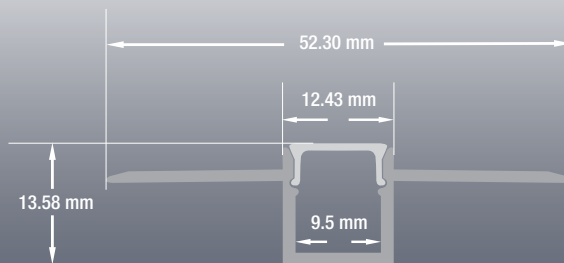

VEROBOARD®

Model: VBD-CH-D6

Material:	Anodized Aluminum
Colour:	Silver Grey
Diffuser Type:	Frosted
Diffuser Material:	Polycarbonate (PC)
Channel Length:	2.4m (7.8ft), 3m (9.8ft)
Channel Width:	12.4mm (0.5in)
Channel Height:	13.5mm (0.52in)
Accessories Included:	1 Pair of End Caps

Job Name: _____

Distributor: _____

Type: _____

Model: VBD-CH-D6

ACCESSORIES (Sold Separately)

Extra End Caps (1 Pair/bag)			
Model: VBD-ENCH-D6 SKU: 666561427139			

ORDERING GUIDE

MODEL

LENGTH

VBD-CH-D6

XXXX

2.4 Meter (7.8ft)
3 Meter (9.8ft)

Full 3-meter (118 in) length LED Channel are limited to delivery within BC ONLY.