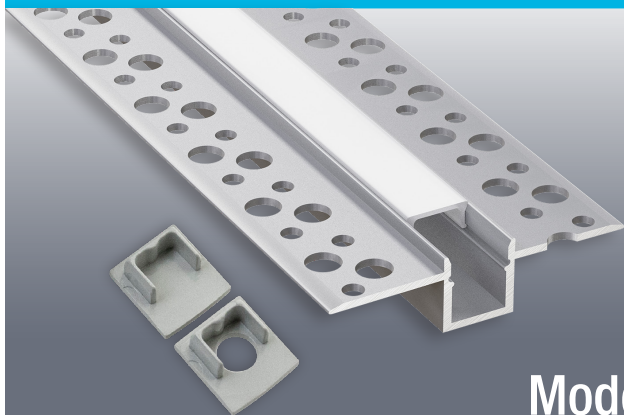

VEROBOARD®

Model: VBD-CH-D6

Material:	Anodized Aluminum
Colour:	Silver Grey
Diffuser Type:	Frosted
Diffuser Material:	Polycarbonate (PC)
Channel Length:	2.4m (7.8ft), 3m (9.8ft)
Channel Width:	12.4mm (0.5in)
Channel Height:	13.5mm (0.52in)
Accessories Included:	1 Pair of End Caps

Job Name: _____

Distributor: _____

Type: _____

Model: VBD-CH-D6

ACCESSORIES (Sold Separately)

Extra End Caps (1 Pair/bag)			
 <p>Model: VBD-ENCH-D6 SKU: 666561427139</p>			

ORDERING GUIDE

MODEL