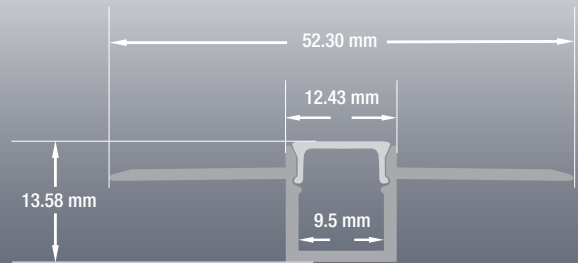

VEROBOARD®

Model: VBD-CH-D6

Material:	Anodized Aluminum
Colour:	Silver Grey
Diffuser Type:	Frosted
Diffuser Material:	Polycarbonate (PC)
Channel Length:	2m (6.5ft), 2.4m (7.8ft), 3m (9.8ft)
Channel Width:	12.4mm (0.5in)
Channel Height:	13.5mm (0.52in)
Accessories Included:	1 Pair of End Caps

Job Name: _____

Distributor: _____

Type: _____

- VBD-CH-D6 (3 meters) **SKU: 666561423698**
- VBD-CH-D6-2.4 (2.4 meters) **SKU: 666561432171**
- VBD-CH-D6-2 (2 meters) **SKU: 666561432189**

Model: VBD-CH-D6

ACCESSORIES (Sold Separately)

Extra End Caps (1 Pair/bag)			
  Model: VBD-ENCH-D6 SKU: 666561427139			

ORDERING GUIDE

MODEL

LENGTH

VBD-CH-D6

-

Full 3-meter (9.8ft) length LED Channels are limited to delivery within BC ONLY.

- Leave Blank [3 meters (9.8ft)]
- 2.4 [2.4 meters (7.8ft)]
- 2 [2 meters (6.5ft)]