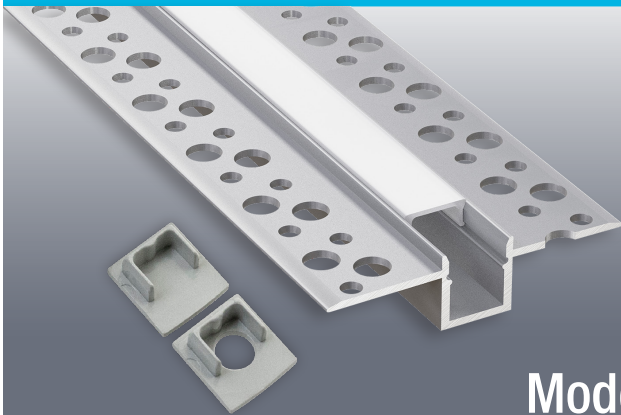

## Model: VBD-CH-D6

<b>Material:</b>	Anodized Aluminum
<b>Colour:</b>	Silver Grey
<b>Diffuser Type:</b>	Frosted
<b>Diffuser Material:</b>	Polycarbonate (PC)
<b>Channel Length:</b>	2m (6.5ft), 2.4m (7.8ft), 3m (9.8ft)
<b>Channel Width:</b>	12.4mm (0.5in)
<b>Channel Height:</b>	13.5mm (0.52in)
<b>Accessories Included:</b>	1 Pair of End Caps

Job Name: \_\_\_\_\_

Distributor: \_\_\_\_\_

Type: \_\_\_\_\_

- VBD-CH-D6 (3 meters) **SKU: 666561423698**
- VBD-CH-D6-2.4 (2.4 meters) **SKU: 666561432171**
- VBD-CH-D6-2 (2 meters) **SKU: 666561432189**

## ORDERING GUIDE

MODEL

LENGTH

VBD-CH-D6

-

Full 3-meter (9.8ft) length LED Channels are limited to delivery within BC ONLY.

- Leave Blank [3 meters (9.8ft)]
- 2.4 [2.4 meters (7.8ft)]
- 2 [2 meters (6.5ft)]