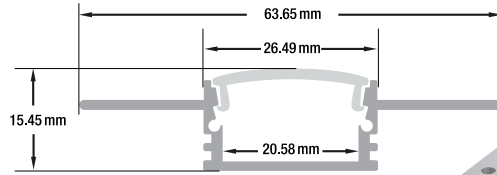

Drywall (Plaster-In) Strip Channel

Model: VBD-CH-D5

Dimensions

Width: 63.65 mm (2.5 in)

Depth: 15.45 mm (0.6 in)

SKU: 666561423681

1

2