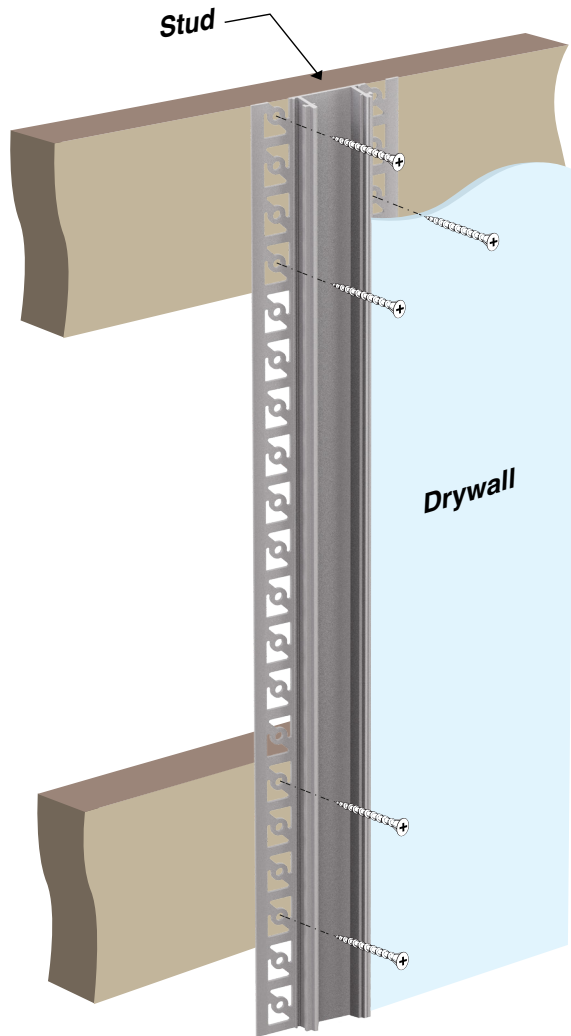

Drywall (Plaster-In) Strip Channel

Model: VBD-CH-D5

Dimensions

Width: 63.65 mm (2.5 in)

Depth: 15.45 mm (0.6 in)

SKU: 666561423681

1

2