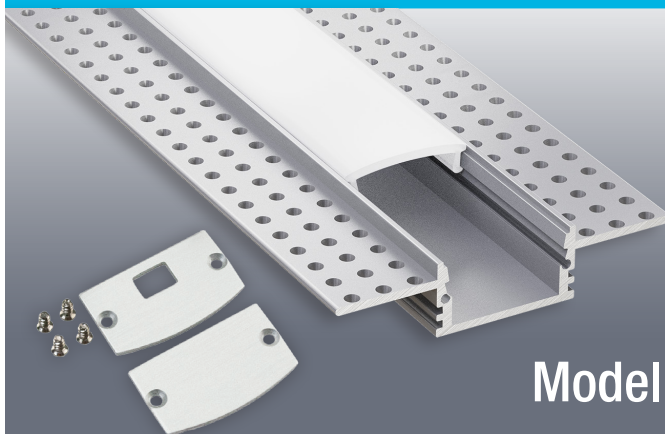

VEROBOARD®

Model: VBD-CH-D5

Material:	Anodized Aluminum
Colour:	Silver Grey
Diffuser Type:	Frosted
Diffuser Material:	Opal
Channel Length:	2m (6.5ft), 2.4m (7.8ft), 3m (9.8ft)
Channel Width:	26.5mm (1in)
Channel Height:	15.45mm (0.6in)
Accessories Included:	1 Pair of End Caps

Job Name: _____

Distributor: _____

Type: _____

- VBD-CH-D5 (3 meters) **SKU: 666561423681**
- VBD-CH-D5-2.4 (2.4 meters) **SKU: 666561432157**
- VBD-CH-D5-2 (2 meters) **SKU: 666561432164**

Model: VBD-CH-D5

ACCESSORIES (Sold Separately)

Extra End Caps (1 Pair/bag)			
<p>Model: VBD-ENCH-D5 SKU: 666561427122</p>			

ORDERING GUIDE

MODEL

LENGTH

VBD-CH-D5

-

Full 3-meter (9.8ft) length LED Channels are limited to delivery within BC ONLY.