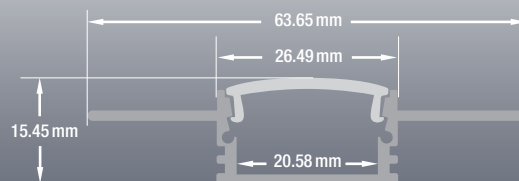

VEROBOARD®

Model: VBD-CH-D5

Material:	Anodized Aluminum
Colour:	Silver Grey
Diffuser Type:	Frosted
Diffuser Material:	Opal
Channel Length:	2m (6.5ft), 2.4m (7.8ft), 3m (9.8ft)
Channel Width:	26.5mm (1in)
Channel Height:	15.45mm (0.6in)
Accessories Included:	1 Pair of End Caps

Job Name: _____

Distributor: _____

Type: _____

- VBD-CH-D5 (3 meters) **SKU: 666561423681**
- VBD-CH-D5-2.4 (2.4 meters) **SKU: 666561432157**
- VBD-CH-D5-2 (2 meters) **SKU: 666561432164**

Model: VBD-CH-D5

ACCESSORIES (Sold Separately)

Extra End Caps (1 Pair/bag)			
<p>Model: VBD-ENCH-D5 SKU: 666561427122</p>			

ORDERING GUIDE

MODEL

LENGTH

VBD-CH-D5

-

Full 3-meter (9.8ft) length LED Channels are limited to delivery within BC ONLY.